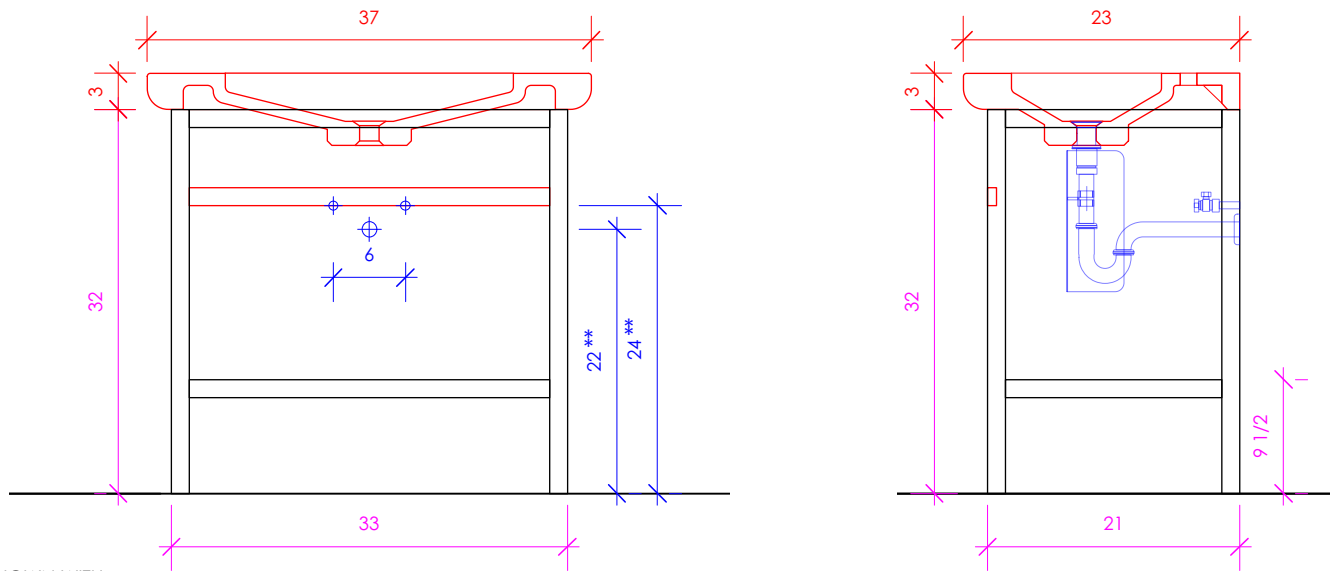

LACAVA

NEWTERRA

NTR-FF-37

SHOWN WITH
CT370

** Recommended plumbing location

FEATURES:

- FLOOR STANDING CONSOLE VANITY
- WELDED METAL CONSOLE
- SLATTED WOOD SHELF INCLUDED
- ***PLEASE SPECIFY WOOD FINISH WHEN ORDERING***
- USED WITH CT370 SINK (SOLD SEPARATELY)
- ADD ON TOWEL BAR TBR AVAILABLE (SOLD SEPARATELY)
- MOUNTING: PREDRILLED HOLES IN METAL SPANS
(SEE FURNITURE MANUAL)
- PROUDLY HANDMADE IN THE USA
- MANUFACTURED WITH LOW VOC FINISHES
AND WOOD FROM RENEWABLE FORESTS

LACAVA reserves the right to revise any dimension or information on this sheet without notice. Dimensions are nominal and may vary within an industry accepted tolerance of 1/4". Cabinets with 'vanity top' sinks are made to the matching sink and dimensions may vary. LACAVA is not responsible for any cutouts, countertops, or furniture made without the actual product or template. Differences in color, grain, appearance, and texture are inherent in all natural woodwork and should be expected. Variances in these qualities are not deemed manufacturing defects and will not be accepted as valid reasons for return or exchanges. Plumbing specifications are only a guideline and may need alteration based on application.