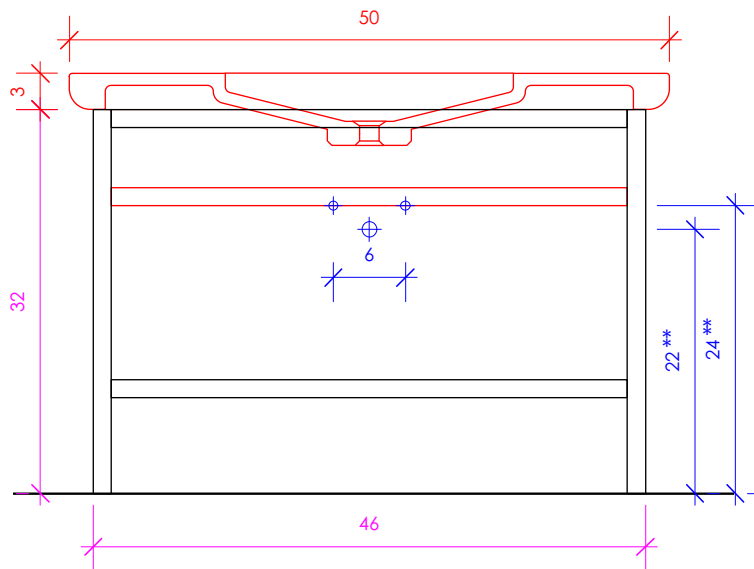

LACAVA

NEWTERRA

NTR-FF-50

SHOWN WITH
CT500

** Recommended plumbing location

FEATURES:

- FLOOR STANDING CONSOLE VANITY
- WELDED METAL CONSOLE
- SLATTED WOOD SHELF INCLUDED
- ***PLEASE SPECIFY WOOD FINISH WHEN ORDERING***
- USED WITH CT500 SINK (SOLD SEPARATELY)
- ADD ON TOWEL BAR TBR AVAILABLE (SOLD SEPARATELY)
- MOUNTING: PREDRILLED HOLES IN METAL SPANS
  (SEE FURNITURE MANUAL)
- PROUDLY HANDMADE IN THE USA
- MANUFACTURED WITH LOW VOC FINISHES
  AND WOOD FROM RENEWABLE FORESTS

FINISHES:

WOOD: SHELF

STANDARD:

- 01 - WHITE MAPLE
- 02 - NATURAL CHERRY
- 07 - NATURAL WALNUT
- 24 - CLASSIC WALNUT
- 20 - ASH GRAY
- 06 - WENGE

PREMIUM:

- 47 - SMOKY WALNUT
- 31 - WHITE OAK
- 41 - NATURAL OAK
- 48 - COFFEE OAK
- 43 - GRIGIO OAK
- 49 - BLACK OAK

- 08 - MATTE WHITE
- 16 - MATTE BLACK
- 35 - MATTE ARDESIA
- 54 - MATTE TAUPE
- 42 - MATTE OLIVE GREEN
- 39 - MATTE SAGE
- 28 - MATTE AZURE
- 29 - MATTE CLOUD

LUXURY:

- 50 - HORIZON BLUE
- 52 - SILVER OAK
- 37 - WEATHERED OAK

- 27 - RUSTIC OAK
- 85 - GLOSS WHITE
- 86 - GLOSS BLACK

- 46 - DRIFTWOOD
- *NEWTERRA ONLY*

METALS: CONSOLE

METAL:

- 21 - BRUSHED STAINLESS STEEL
- 10 - POLISHED STAINLESS STEEL
- 44 - MATTE BLACK
- MW - MATTE WHITE
- BPW - BRASS POWDER COAT
- SA - SIENNA

COUNTERTOP: CT500

STONE:

- WH - BIANCO
- LN - LINAC
- AN - ATENA
- GU - GOLD UMBER
- GR - GRIGIO
- NM - MARQUINA

QUARTZ:

- PR - PURO
- AH - ASH
- CT - CRETA
- VN - VENA
- DN - DUNE
- NR - NERO

SOLID SURFACE:

- M - MATTE WHITE
- G - GLOSS WHITE
- R - MARMO
- V - LAVA
- D - OBSIDIAN
- C - CREMA

CONCRETE:

- SND - SAND
- SLT - SLATE
- SUN - SUN
- CLY - CLAY
- LIL - LILAC
- MOS - MOSS
- AQA - AQUA
- BRK - BRICK
- MAH - MATCHA
- GAL - GALAXY
- TER - TERRACOTTA
- CHL - CHARCOAL
- FOR - FOREST
- BST - BASALTO

3/4" THICKNESS   3/4" THICKNESS   1/2" THICKNESS

LACAVA reserves the right to revise any dimension or information on this sheet without notice. Dimensions are nominal and may vary within an industry accepted tolerance of 1/4". Cabinets with 'vanity top' sinks are made to the matching sink and dimensions may vary. LACAVA is not responsible for any cutouts, countertops, or furniture made without the actual product or template. Differences in color, grain, appearance, and texture are inherent in all natural woodwork and should be expected. Variances in these qualities are not deemed manufacturing defects and will not be accepted as valid reasons for return or exchanges. Plumbing specifications are only a guideline and may need alteration based on application.

6630 WEST WRIGHTWOOD
CHICAGO, IL 60707

PH: 773-637-9600
FAX: 773-637-9601

LACAVA.COM
INFO@LACAVA.COM