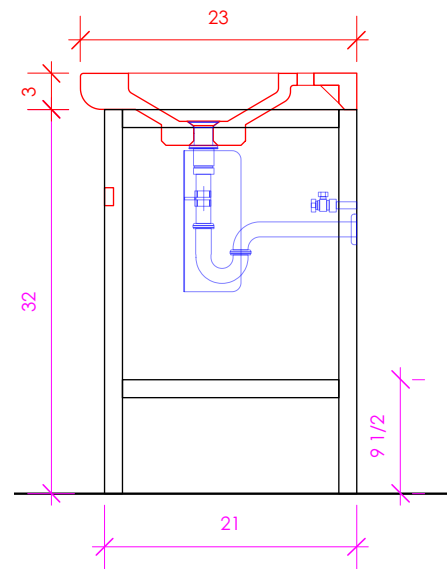

LACAVA

NEWTERRA

NTR-FF-50

SHOWN WITH
CT500

** Recommended plumbing location

FEATURES:

- FLOOR STANDING CONSOLE VANITY
- WELDED METAL CONSOLE
- SLATTED WOOD SHELF INCLUDED
- ***PLEASE SPECIFY WOOD FINISH WHEN ORDERING***
- USED WITH CT500 SINK (SOLD SEPARATELY)
- ADD ON TOWEL BAR TBR AVAILABLE (SOLD SEPARATELY)
- MOUNTING: PREDRILLED HOLES IN METAL SPANS
  (SEE FURNITURE MANUAL)
- PROUDLY HANDMADE IN THE USA
- MANUFACTURED WITH LOW VOC FINISHES
  AND WOOD FROM RENEWABLE FORESTS

FINISHES:

WOOD: SHELF

STANDARD:

- 01 - WHITE MAPLE
- 02 - NATURAL CHERRY
- 07 - NATURAL WALNUT
- 24 - CLASSIC WALNUT
- 20 - ASH GRAY
- 06 - WENGE

PREMIUM:

- 47 - SMOKY WALNUT
- 31 - WHITE OAK
- 41 - NATURAL OAK
- 48 - COFFEE OAK
- 43 - GRIGIO OAK
- 49 - BLACK OAK

- 08 - MATTE WHITE
- 16 - MATTE BLACK
- 35 - MATTE ARDESIA
- 54 - MATTE TAUPE
- 42 - MATTE OLIVE GREEN
- 39 - MATTE SAGE
- 28 - MATTE AZURE
- 29 - MATTE CLOUD

LUXURY:

- 50 - HORIZON BLUE
- 52 - SILVER OAK
- 37 - WEATHERED OAK

- 27 - RUSTIC OAK
- 85 - GLOSS WHITE
- 86 - GLOSS BLACK

- 46 - DRIFTWOOD
- *NEWTERRA ONLY*

METALS: CONSOLE

METAL:

- 21 - BRUSHED STAINLESS STEEL
- 10 - POLISHED STAINLESS STEEL
- 44 - MATTE BLACK
- MW - MATTE WHITE
- BPW - BRASS POWDER COAT
- SA - SIENNA

COUNTERTOP: CT500

STONE:

- WH - BIANCO
- LN - LINAC
- AN - ATENA
- GU - GOLD UMBER
- GR - GRIGIO
- NM - MARQUINA

QUARTZ:

- PR - PURO
- AH - ASH
- CT - CRETA
- VN - VENA
- DN - DUNE
- NR - NERO

SOLID SURFACE:

- M - MATTE WHITE
- G - GLOSS WHITE
- R - MARMO
- V - LAVA
- D - OBSIDIAN
- C - CREMA

CONCRETE:

- SND - SAND
- SLT - SLATE
- SUN - SUN
- CLY - CLAY
- LIL - LILAC
- MOS - MOSS
- AQA - AQUA
- BRK - BRICK
- MAH - MATCHA
- GAL - GALAXY
- TER - TERRACOTTA
- CHL - CHARCOAL
- FOR - FOREST
- BST - BASALTO

3/4" THICKNESS   3/4" THICKNESS   1/2" THICKNESS

LACAVA reserves the right to revise any dimension or information on this sheet without notice. Dimensions are nominal and may vary within an industry accepted tolerance of 1/4". Cabinets with 'vanity top' sinks are made to the matching sink and dimensions may vary. LACAVA is not responsible for any cutouts, countertops, or furniture made without the actual product or template. Differences in color, grain, appearance, and texture are inherent in all natural woodwork and should be expected. Variances in these qualities are not deemed manufacturing defects and will not be accepted as valid reasons for return or exchanges. Plumbing specifications are only a guideline and may need alteration based on application.

6630 WEST WRIGHTWOOD
CHICAGO, IL 60707

PH: 773-637-9600
FAX: 773-637-9601

LACAVA.COM
INFO@LACAVA.COM