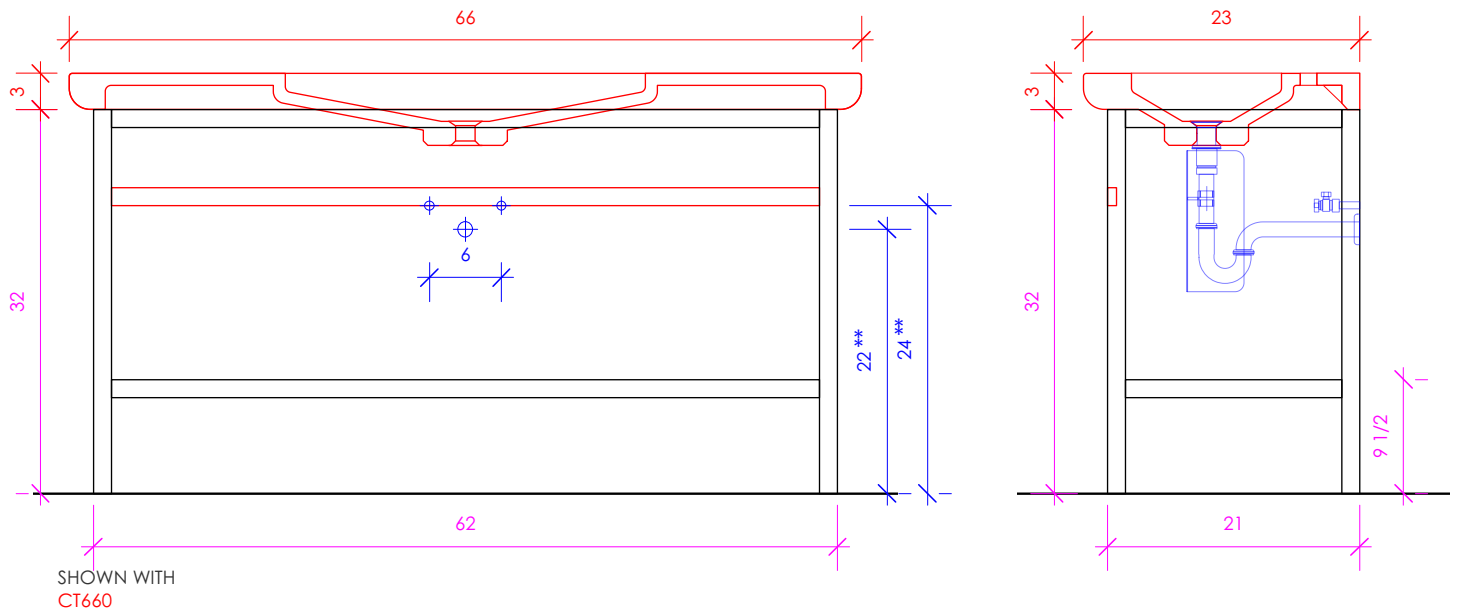

LACAVA

NEWTERRA

NTR-FF-66

** Recommended plumbing location

FEATURES:

- FLOOR STANDING CONSOLE VANITY
- WELDED METAL CONSOLE
- SLATTED WOOD SHELF INCLUDED
- ***PLEASE SPECIFY WOOD FINISH WHEN ORDERING***
- USED WITH CT660 SINK (SOLD SEPARATELY)
- ADD ON TOWEL BAR TBR AVAILABLE (SOLD SEPARATELY)
- MOUNTING: PREDRILLED HOLES IN METAL SPANS
  (SEE FURNITURE MANUAL)
- PROUDLY HANDMADE IN THE USA
- MANUFACTURED WITH LOW VOC FINISHES AND WOOD FROM RENEWABLE FORESTS

FINISHES:

WOOD: SHELF

STANDARD:

01 - WHITE MAPLE
02 - NATURAL CHERRY
07 - NATURAL WALNUT
24 - CLASSIC WALNUT
20 - ASH GRAY
06 - WENGE

PREMIUM:

47 - SMOKY WALNUT
31 - WHITE OAK
41 - NATURAL OAK
48 - COFFEE OAK
43 - GRIGIO OAK
49 - BLACK OAK

08 - MATTE WHITE
16 - MATTE BLACK
35 - MATTE ARDESIA
54 - MATTE TAUPE
42 - MATTE OLIVE GREEN
39 - MATTE SAGE
28 - MATTE AZURE
29 - MATTE CLOUD

LUXURY:

50 - HORIZON BLUE
52 - SILVER OAK
37 - WEATHERED OAK

27 - RUSTIC OAK
85 - GLOSS WHITE
86 - GLOSS BLACK

46 - DRIFTWOOD
NEWTERRA ONLY

METALS: CONSOLE

METAL:

21 - BRUSHED STAINLESS STEEL
10 - POLISHED STAINLESS STEEL
44 - MATTE BLACK
MW - MATTE WHITE
BPW - BRASS POWDER COAT
SA - SIENNA

COUNTERTOP: CT660

STONE:

WH - BIANCO
LN - LINAC
AN - ATENA
GU - GOLD UMBER
GR - GRIGIO
NM - MARQUINA

QUARTZ:

PR - PURO
AH - ASH
CT - CRETA
VN - VENA
DN - DUNE
NR - NERO

SOLID SURFACE:

M - MATTE WHITE
G - GLOSS WHITE
R - MARMO
V - LAVA
D - OBSIDIAN
C - CREMA

CONCRETE:

SND - SAND
SLT - SLATE
SUN - SUN
CLY - CLAY
LIL - LILAC
MOS - MOSS
AQA - AQUA
BRK - BRICK
MAH - MATCHA
GAL - GALAXY
TER - TERRACOTTA
CHL - CHARCOAL
FOR - FOREST
BST - BASALTO

3/4" THICKNESS

3/4" THICKNESS

1/2" THICKNESS

LACAVA reserves the right to revise any dimension or information on this sheet without notice. Dimensions are nominal and may vary within an industry accepted tolerance of 1/4". Cabinets with 'vanity top' sinks are made to the matching sink and dimensions may vary. LACAVA is not responsible for any cutouts, countertops, or furniture made without the actual product or template. Differences in color, grain, appearance, and texture are inherent in all natural woodwork and should be expected. Variances in these qualities are not deemed manufacturing defects and will not be accepted as valid reasons for return or exchanges. Plumbing specifications are only a guideline and may need alteration based on application.

6630 WEST WRIGHTWOOD
CHICAGO, IL 60707

PH: 773-637-9600
FAX: 773-637-9601

LACAVA.COM
INFO@LACAVA.COM