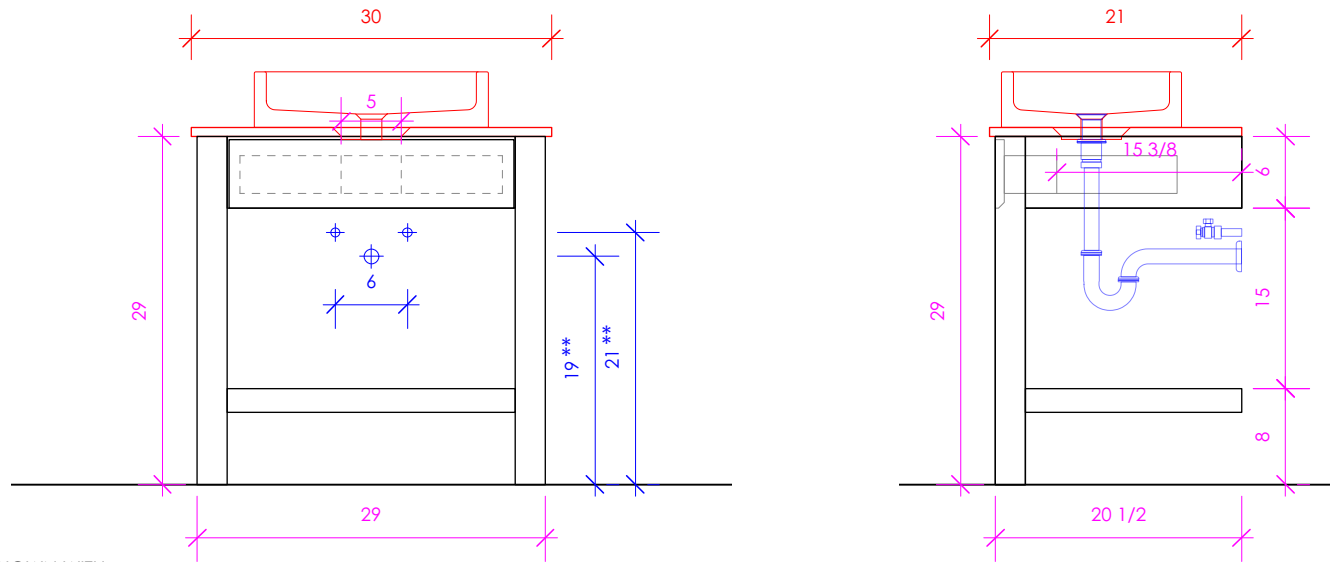

LACAVA

NEWTERRA

NTR-VS-30

SHOWN WITH
NTR-VS-30T
CT032

** Recommended plumbing location

FEATURES:

- WALL MOUNT VANITY
- ONE DRAWER WITH SOFT-CLOSE GLIDES
- DRAWER BOX STAINED TO REFLECT EXTERIOR FINISH
- FINGERPULL OPENING
- SLATED SHELF
- USED WITH **NTR-VS-30T** COUNTERTOP AND VESSEL SINK (SOLD SEPARATELY)
- MOUNTING: FULL WOOD BACKING
(SEE FURNITURE MANUAL)
- PROUDLY HANDMADE IN THE USA
- MANUFACTURED WITH LOW VOC FINISHES AND WOOD FROM RENEWABLE FORESTS

3/4" THICKNESS

3/4" THICKNESS

1/2" THICKNESS

LACAVA reserves the right to revise any dimension or information on this sheet without notice. Dimensions are nominal and may vary within an industry accepted tolerance of 1/4". Cabinets with 'vanity top' sinks are made to the matching sink and dimensions may vary. LACAVA is not responsible for any cutouts, countertops, or furniture made without the actual product or template. Differences in color, grain, appearance, and texture are inherent in all natural woodwork and should be expected. Variances in these qualities are not deemed manufacturing defects and will not be accepted as valid reasons for return or exchanges. Plumbing specifications are only a guideline and may need alteration based on application.