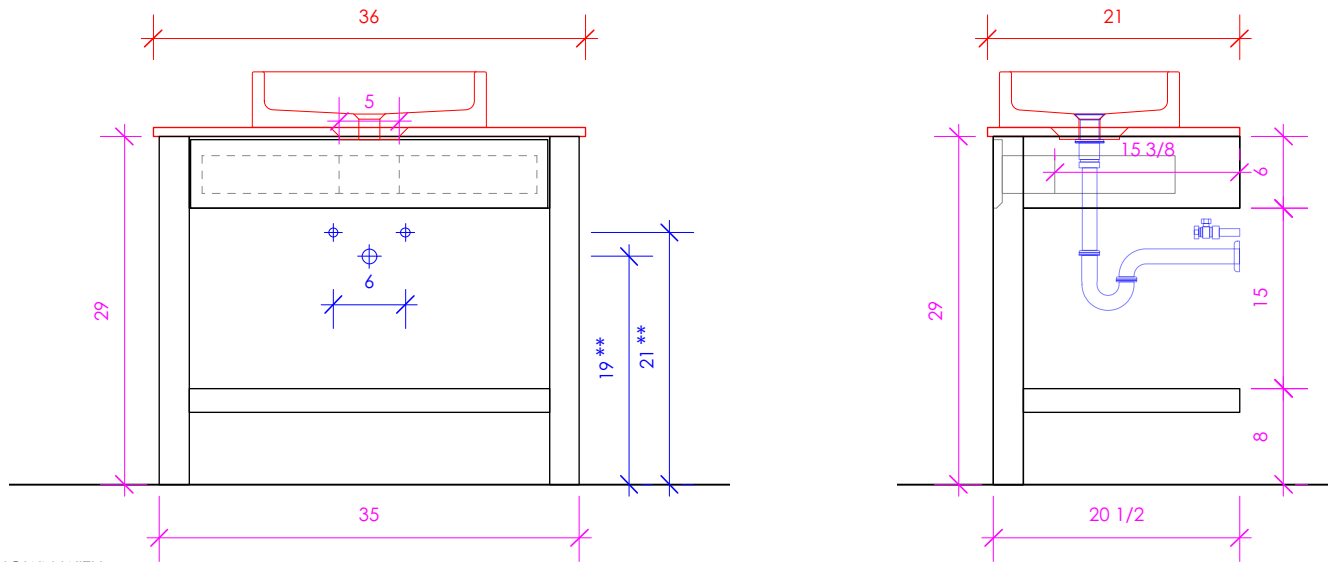

LACAVA

NEWTERRA

NTR-VS-36

SHOWN WITH
NTR-VS-36T
CT032

** Recommended plumbing location

FEATURES:

- WALL MOUNT VANITY
- ONE DRAWER WITH SOFT-CLOSE GLIDES
- DRAWER BOX STAINED TO REFLECT EXTERIOR FINISH
- FINGERPULL OPENING
- SLATED SHELF
- USED WITH **NTR-VS-36T** COUNTERTOP AND VESSEL SINK (SOLD SEPARATELY)
- MOUNTING: FULL WOOD BACKING (SEE FURNITURE MANUAL)
- PROUDLY HANDMADE IN THE USA
- MANUFACTURED WITH LOW VOC FINISHES AND WOOD FROM RENEWABLE FORESTS

3/4" THICKNESS 3/4" THICKNESS 1/2" THICKNESS

LACAVA reserves the right to revise any dimension or information on this sheet without notice. Dimensions are nominal and may vary within an industry accepted tolerance of 1/4". Cabinets with 'vanity top' sinks are made to the matching sink and dimensions may vary. LACAVA is not responsible for any cutouts, countertops, or furniture made without the actual product or template. Differences in color, grain, appearance, and texture are inherent in all natural woodwork and should be expected. Variances in these qualities are not deemed manufacturing defects and will not be accepted as valid reasons for return or exchanges. Plumbing specifications are only a guideline and may need alteration based on application.