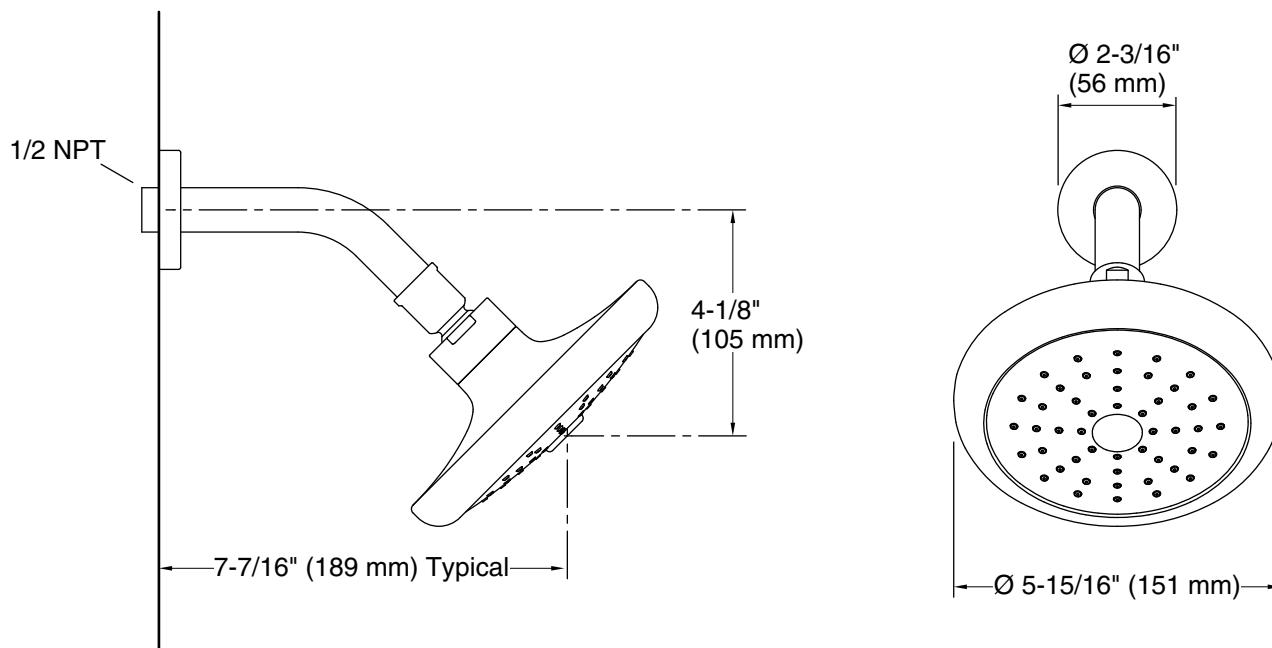

## Technical Information

All product dimensions are nominal.

Shower/Rainhead rated max flow: 1.75 gal/min (6.6 l/min)