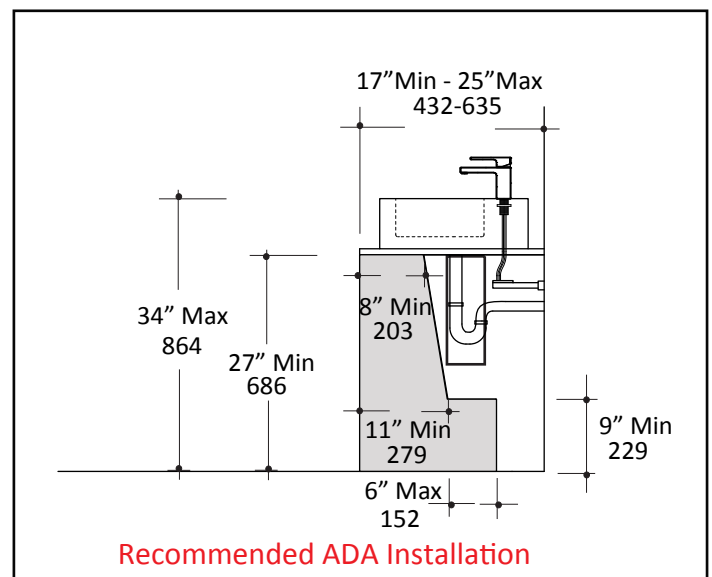

Features:

- Made of stainless steel
- Works with most American or European traps
- Easy clip-on installation without any tools or hardware
- Mounting clip covered with rubberized coat
- Can be installed to meet ADA compliance
- Weight: 2 lbs.

Installation: Attach the rubber clamp to the P trap

LACAVA reserves the right to revise any dimension or information on this sheet without notice. Dimensions are nominal and may vary within an industry accepted tolerance of 1/4". Drawings provided herein are meant to give the user an idea of the product and are not made to scale. Location of plumbing is meant for reference, your specific application may vary.