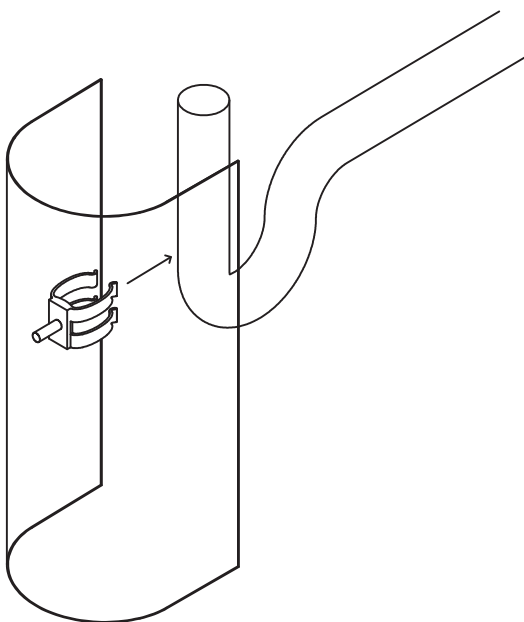

Features:

- Made of stainless steel
- Works with most American or European traps
- Easy clip-on installation without any tools or hardware
- Mounting clip covered with rubberized coat
- Can be installed to meet ADA compliance
- Weight: 2 lbs.

Installation: Attach the rubber clamp to the P trap

LACAVA reserves the right to revise any dimension or information on this sheet without notice. Dimensions are nominal and may vary within an industry accepted tolerance of 1/4". Drawings provided herein are meant to give the user an idea of the product and are not made to scale. Location of plumbing is meant for reference, your specific application may vary.