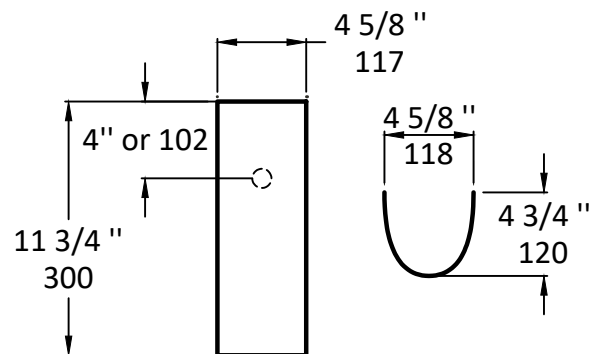

Features:

- Made of stainless steel
- Works with most American or European traps
- Easy clip-on installation without any tools or hardware
- Mounting clip covered with rubberized coat
- Can be installed to meet ADA compliance
- Weight: 2 lbs.

Installation: Attach the rubber clamp to the P trap

LACAVA reserves the right to revise any dimension or information on this sheet without notice. Dimensions are nominal and may vary within an industry accepted tolerance of 1/4". Drawings provided herein are meant to give the user an idea of the product and are not made to scale. Location of plumbing is meant for reference, your specific application may vary.