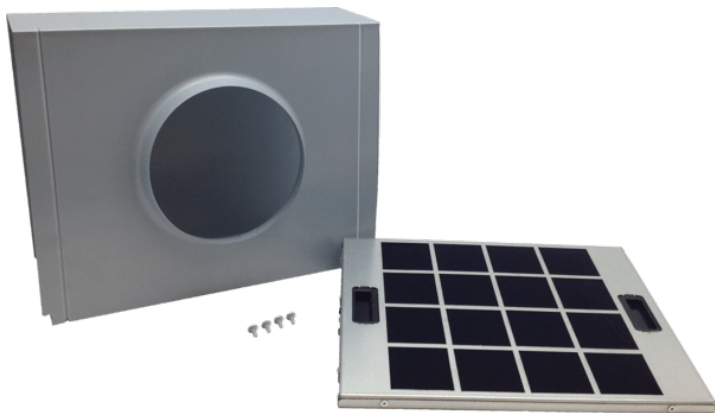

Recirculation Kit for Masterpiece® HMCB Chimney Wall Hood

Product Features

Notes: Please refer to installation instructions. Installation instructions are available at www.thermador.com. Specifications are correct at the time of printing. Thermador reserves the right to change product specifications and design at any time, without notice.

1 800 735 4328 | WWW.THERMADOR.COM | 1901 Main Street, Suite 600 Irvine, CA 92614

©2021 BSH HOME APPLIANCES CORPORATION, ALL RIGHTS RESERVED LITHO DATE: 01/2021

Recirculation Kit for Masterpiece® HMCB Chimney Wall Hood

Product Features

		Accessory
Brand		Thermador
SKU		RECHMCB
Internal article number		00000000000718493
EAN code		825225955924
Product packaging dimensions (HxWxD) (in)	9 1/2" x 11" x 13 3/4"	
		4
		5
UPC code		825225955924
Product image	MCSA02757574_IMG_20180601_RECHMCB_RECHDDB_R	