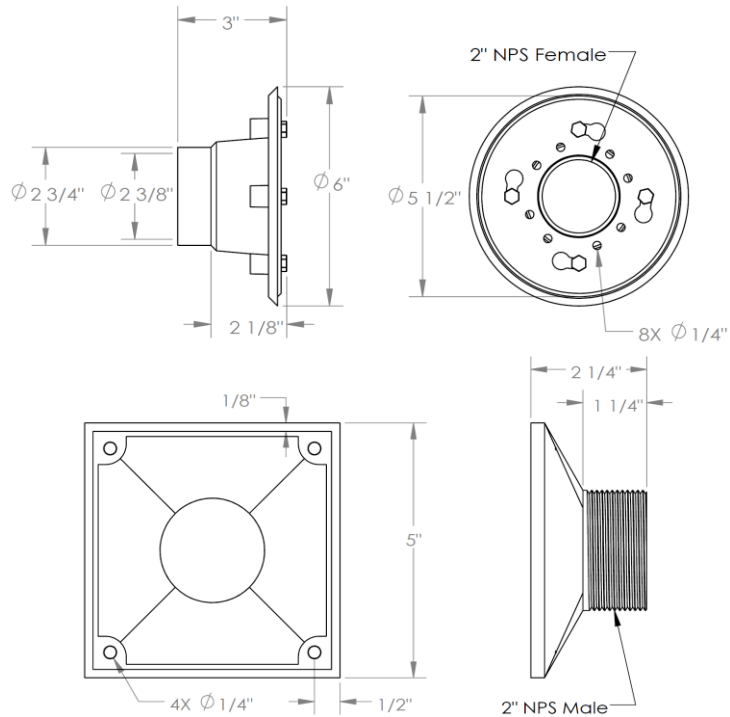

**SD-ABS-2**

2" ABS Rough Kit

Includes SD-HED-2 adjustable head with mud guard and ABS clamping collar

**WATERMARK DESIGNS 9/12/2018**

350 Dewitt Ave Brooklyn NY 11207 USA T 718 257 2800 F 718 257 2144 info@watermark-designs.com