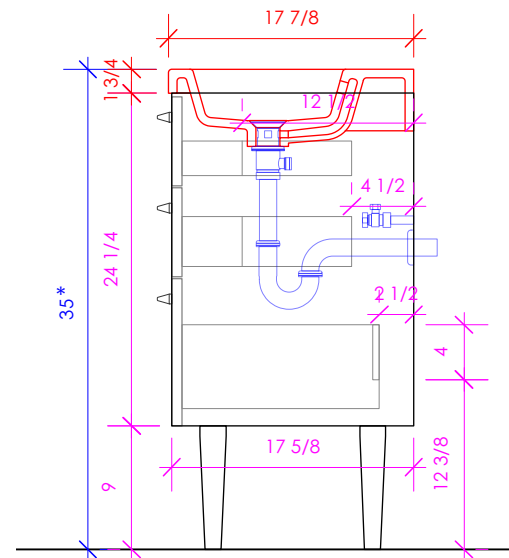

LACAVA

SOFI

SOF-F-24

SHOWN WITH 5211 SINK

* Recommended installation height
** Recommended plumbing location

FEATURES:

- FLOOR STANDING VANITY
- THREE DRAWERS WITH SOFT-CLOSE GLIDES
- DRAWER BOXES STAINED TO REFLECT EXTERIOR FINISH
- FOUR SOLID WOOD LEGS
- USED WITH 5211 SINK (SOLD SEPARATELY)
- DECORATIVE HARDWARE K160 INCLUDED BUT NOT INSTALLED - CAN BE INSTALLED UPON REQUEST
- ****SPECIFY K160 FINISH WHEN PLACING ORDER****
- BRUSHED NICKEL, POLISHED CHROME, MATTE BLACK, MATTE WHITE, SATIN BRASS
- MOUNTING: WOOD SPANS ACROSS THE BACK (SEE FURNITURE MANUAL)
- PROUDLY HANDMADE IN THE USA
- MANUFACTURED WITH LOW VOC FINISHES AND WOOD FROM RENEWABLE FORESTS

3/4" THICKNESS

3/4" THICKNESS

1/2" THICKNESS

LACAVA reserves the right to revise any dimension or information on this sheet without notice. Dimensions are nominal and may vary within an industry accepted tolerance of 1/4". Cabinets with 'vanity top' sinks are made to the matching sink and dimensions may vary. LACAVA is not responsible for any cutouts, countertops, or furniture made without the actual product or template. Differences in color, grain, appearance, and texture are inherent in all natural woodwork and should be expected. Variances in these qualities are not deemed manufacturing defects and will not be accepted as valid reasons for return or exchanges. Plumbing specifications are only a guideline and may need alteration based on application.