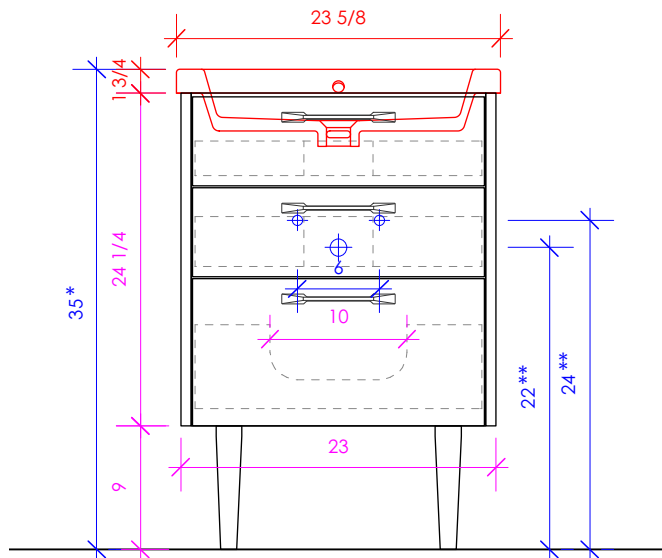

LACAVA

SOFI

SOF-F-24

SHOWN WITH 5211 SINK

* Recommended installation height
** Recommended plumbing location

FEATURES:

- FLOOR STANDING VANITY
- THREE DRAWERS WITH SOFT-CLOSE GLIDES
- DRAWER BOXES STAINED TO REFLECT EXTERIOR FINISH
- FOUR SOLID WOOD LEGS
- USED WITH 5211 SINK (SOLD SEPARATELY)
- DECORATIVE HARDWARE K160 INCLUDED BUT NOT INSTALLED - CAN BE INSTALLED UPON REQUEST
- ****SPECIFY K160 FINISH WHEN PLACING ORDER****
- BRUSHED NICKEL, POLISHED CHROME, MATTE BLACK, MATTE WHITE, SATIN BRASS
- MOUNTING: WOOD SPANS ACROSS THE BACK (SEE FURNITURE MANUAL)
- PROUDLY HANDMADE IN THE USA
- MANUFACTURED WITH LOW VOC FINISHES AND WOOD FROM RENEWABLE FORESTS

3/4" THICKNESS

3/4" THICKNESS

1/2" THICKNESS

LACAVA reserves the right to revise any dimension or information on this sheet without notice. Dimensions are nominal and may vary within an industry accepted tolerance of 1/4". Cabinets with 'vanity top' sinks are made to the matching sink and dimensions may vary. LACAVA is not responsible for any cutouts, countertops, or furniture made without the actual product or template. Differences in color, grain, appearance, and texture are inherent in all natural woodwork and should be expected. Variances in these qualities are not deemed manufacturing defects and will not be accepted as valid reasons for return or exchanges. Plumbing specifications are only a guideline and may need alteration based on application.