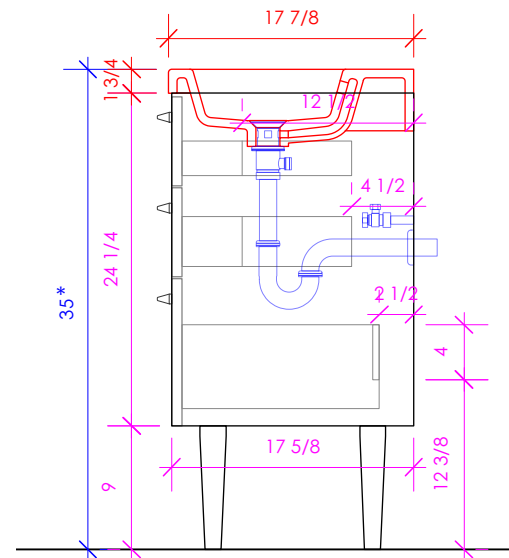

## SOFI

SOF-F-32

SHOWN WITH 5212 SINK

\* Recommended installation height  
\*\* Recommended plumbing location