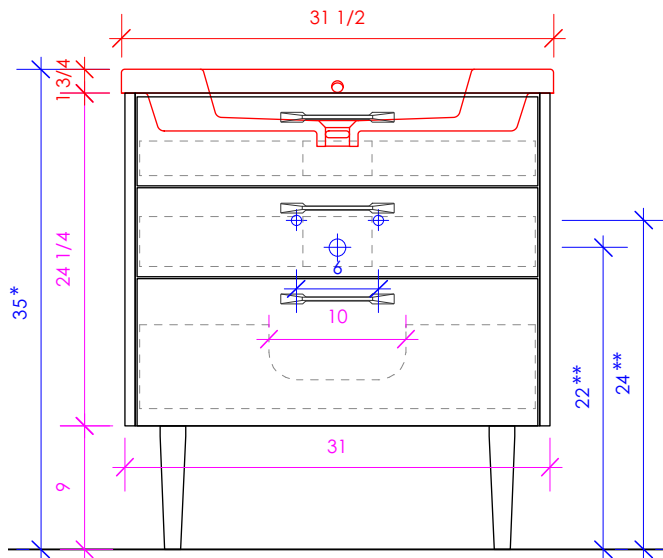

LACAVA

SOFI

SOF-F-32

SHOWN WITH 5212 SINK