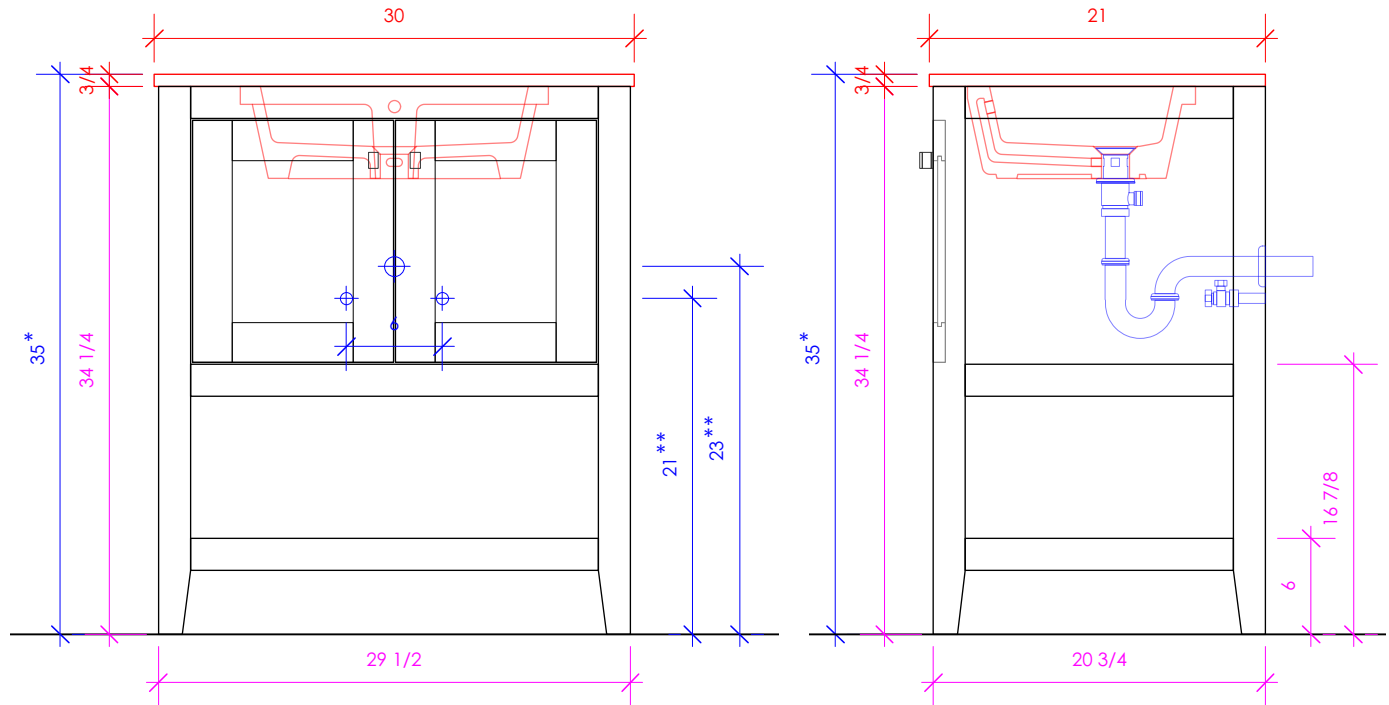

LACAVA

STILE

STL-F-30A

* Recommended installation height
** Recommended plumbing location

FEATURES:

- FLOOR STANDING VANITY
- TWO DOORS WITH SOFT-CLOSE HINGES
- SHAKER STYLE DETAILING
- OPEN SLATTED SHELF BELOW
- SOLID WOOD LEGS
- DECORATIVE HARDWARE **K120** INCLUDED BUT NOT INSTALLED - CAN BE INSTALLED UPON REQUEST
- USED WITH **STL-30T** COUNTERTOP AND **5452UN** SINK (SOLD SEPARATELY)
- MOUNTING: FULL WOOD BACKING (SEE FURNITURE MANUAL)
- PROUDLY HANDMADE IN THE USA
- MANUFACTURED WITH LOW VOC FINISHES AND WOOD FROM RENEWABLE FORESTS

1/2" THICKNESS

LACAVA reserves the right to revise any dimension or information on this sheet without notice. Dimensions are nominal and may vary within an industry accepted tolerance of 1/4". Cabinets with 'vanity top' sinks are made to the matching sink and dimensions may vary. LACAVA is not responsible for any cutouts, countertops, or furniture made without the actual product or template. Differences in color, grain, appearance, and texture are inherent in all natural woodwork and should be expected. Variances in these qualities are not deemed manufacturing defects and will not be accepted as valid reasons for return or exchanges. Plumbing specifications are only a guideline and may need alteration based on application.