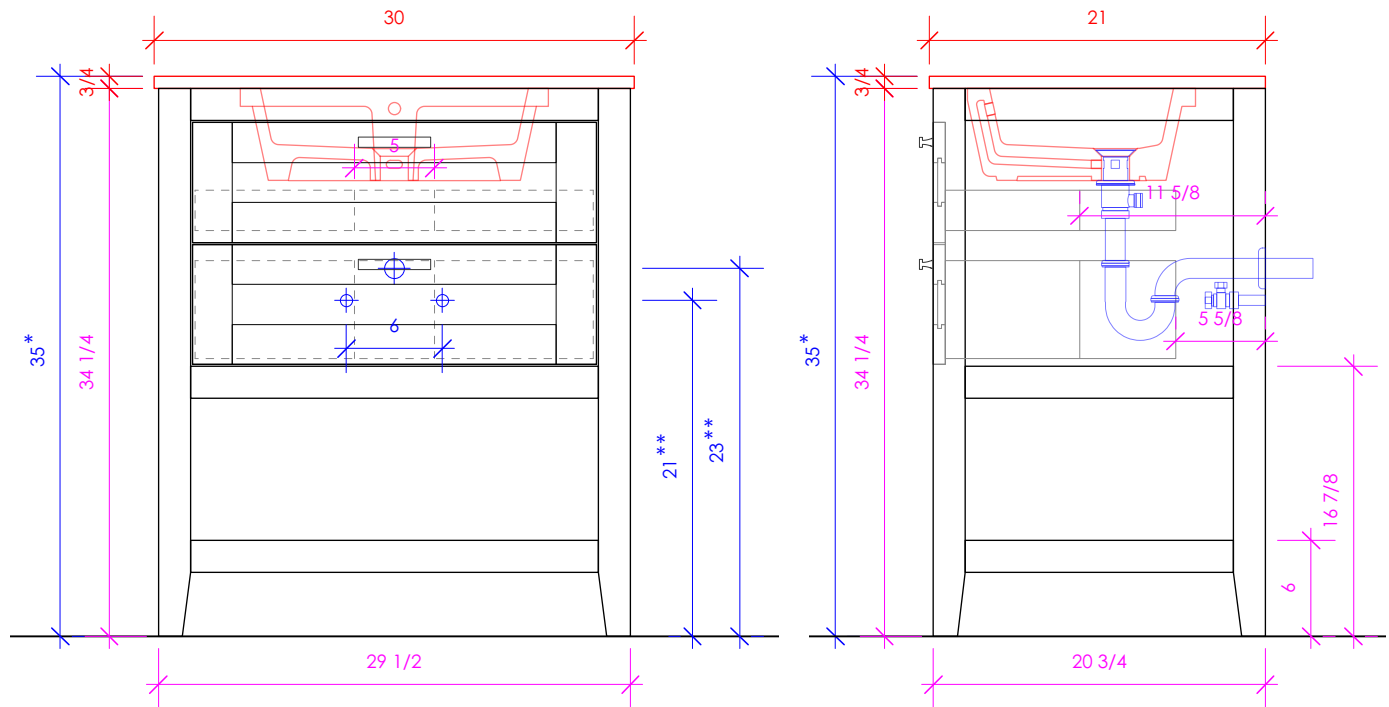

## STILE

STL-F-30B

\* Recommended installation height  
\*\* Recommended plumbing location