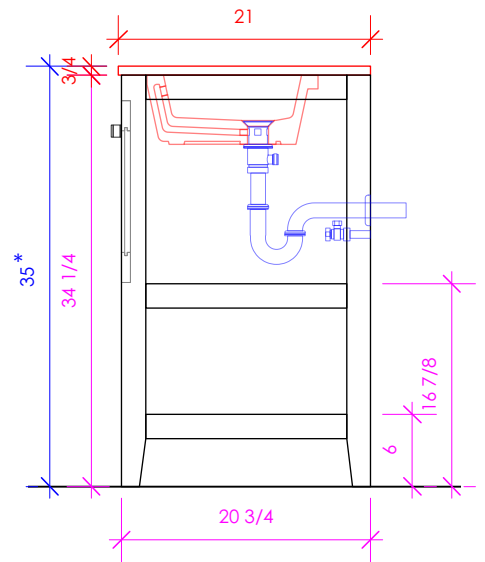

LACAVA

STILE

STL-F-36A

* Recommended installation height
** Recommended plumbing location

FEATURES:

- FLOOR STANDING VANITY
- TWO DOORS WITH SOFT-CLOSE HINGES
- SHAKER STYLE DETAILING
- OPEN SLATTED SHELF BELOW
- SOLID WOOD LEGS
- DECORATIVE HARDWARE **K120** INCLUDED BUT NOT INSTALLED - CAN BE INSTALLED UPON REQUEST
- USED WITH **STL-36T** COUNTERTOP AND **5452UN** SINK (SOLD SEPARATELY)
- MOUNTING: FULL WOOD BACKING (SEE FURNITURE MANUAL)
- PROUDLY HANDMADE IN THE USA
- MANUFACTURED WITH LOW VOC FINISHES AND WOOD FROM RENEWABLE FORESTS

3/4" THICKNESS 3/4" THICKNESS 1/2" THICKNESS

LACAVA reserves the right to revise any dimension or information on this sheet without notice. Dimensions are nominal and may vary within an industry accepted tolerance of 1/4". Cabinets with 'vanity top' sinks are made to the matching sink and dimensions may vary. LACAVA is not responsible for any cutouts, countertops, or furniture made without the actual product or template. Differences in color, grain, appearance, and texture are inherent in all natural woodwork and should be expected. Variances in these qualities are not deemed manufacturing defects and will not be accepted as valid reasons for return or exchanges. Plumbing specifications are only a guideline and may need alteration based on application.