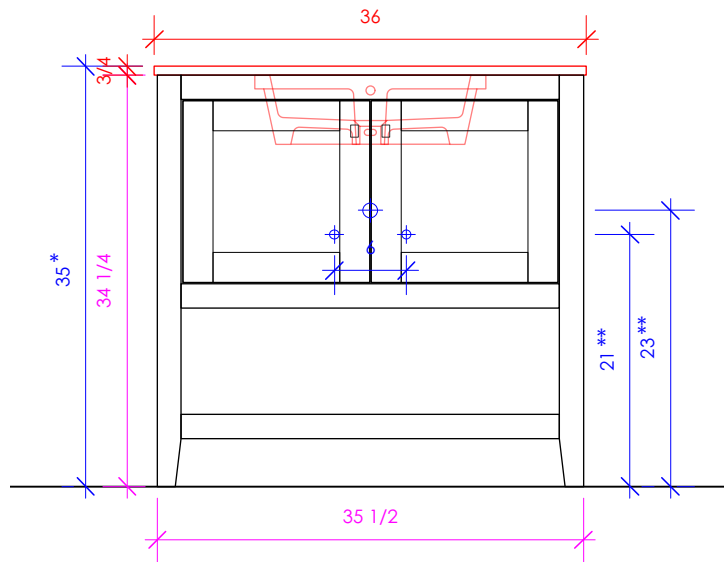

LACAVA

STILE

STL-F-36A

* Recommended installation height
** Recommended plumbing location

FEATURES:

- FLOOR STANDING VANITY
- TWO DOORS WITH SOFT-CLOSE HINGES
- SHAKER STYLE DETAILING
- OPEN SLATTED SHELF BELOW
- SOLID WOOD LEGS
- DECORATIVE HARDWARE **K120** INCLUDED BUT NOT INSTALLED - CAN BE INSTALLED UPON REQUEST
- USED WITH **STL-36T** COUNTERTOP AND **5452UN** SINK (SOLD SEPARATELY)
- MOUNTING: FULL WOOD BACKING (SEE FURNITURE MANUAL)
- PROUDLY HANDMADE IN THE USA
- MANUFACTURED WITH LOW VOC FINISHES AND WOOD FROM RENEWABLE FORESTS

3/4" THICKNESS 3/4" THICKNESS 1/2" THICKNESS

LACAVA reserves the right to revise any dimension or information on this sheet without notice. Dimensions are nominal and may vary within an industry accepted tolerance of 1/4". Cabinets with 'vanity top' sinks are made to the matching sink and dimensions may vary. LACAVA is not responsible for any cutouts, countertops, or furniture made without the actual product or template. Differences in color, grain, appearance, and texture are inherent in all natural woodwork and should be expected. Variances in these qualities are not deemed manufacturing defects and will not be accepted as valid reasons for return or exchanges. Plumbing specifications are only a guideline and may need alteration based on application.