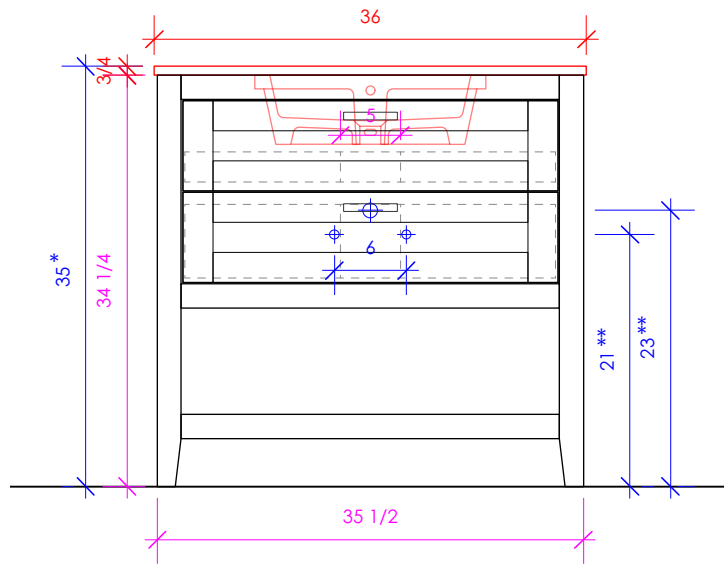

LACAVA

STILE

STL-F-36B

* Recommended installation height
** Recommended plumbing location

FEATURES:

- FLOOR STANDING VANITY
- TWO DRAWERS WITH SOFT-CLOSE GLIDES
- DRAWER BOXES STAINED TO REFLECT EXTERIOR FINISH
- SHAKER STYLE DETAILING
- OPEN SLATTED SHELF BELOW
- SOLID WOOD LEGS
- DECORATIVE HARDWARE **K121** INCLUDED BUT NOT INSTALLED - CAN BE INSTALLED UPON REQUEST
- USED WITH **STL-36T** COUNTERTOP AND **5452UN** SINK (SOLD SEPARATELY)
- MOUNTING: FULL WOOD BACKING (SEE FURNITURE MANUAL)
- PROUDLY HANDMADE IN THE USA
- MANUFACTURED WITH LOW VOC FINISHES AND WOOD FROM RENEWABLE FORESTS

LACAVA reserves the right to revise any dimension or information on this sheet without notice. Dimensions are nominal and may vary within an industry accepted tolerance of 1/4". Cabinets with 'vanity top' sinks are made to the matching sink and dimensions may vary. LACAVA is not responsible for any cutouts, countertops, or furniture made without the actual product or template. Differences in color, grain, appearance, and texture are inherent in all natural woodwork and should be expected. Variances in these qualities are not deemed manufacturing defects and will not be accepted as valid reasons for return or exchanges. Plumbing specifications are only a guideline and may need alteration based on application.