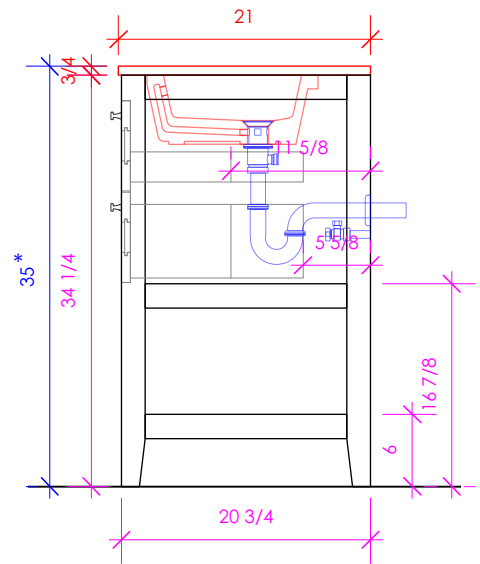

LACAVA

STILE

STL-F-36B

* Recommended installation height
** Recommended plumbing location

FEATURES:

- FLOOR STANDING VANITY
- TWO DRAWERS WITH SOFT-CLOSE GLIDES
- DRAWER BOXES STAINED TO REFLECT EXTERIOR FINISH
- SHAKER STYLE DETAILING
- OPEN SLATTED SHELF BELOW
- SOLID WOOD LEGS
- DECORATIVE HARDWARE **K121** INCLUDED BUT NOT INSTALLED - CAN BE INSTALLED UPON REQUEST
- USED WITH **STL-36T** COUNTERTOP AND **5452UN** SINK (SOLD SEPARATELY)
- MOUNTING: FULL WOOD BACKING (SEE FURNITURE MANUAL)
- PROUDLY HANDMADE IN THE USA
- MANUFACTURED WITH LOW VOC FINISHES AND WOOD FROM RENEWABLE FORESTS

LACAVA reserves the right to revise any dimension or information on this sheet without notice. Dimensions are nominal and may vary within an industry accepted tolerance of 1/4". Cabinets with 'vanity top' sinks are made to the matching sink and dimensions may vary. LACAVA is not responsible for any cutouts, countertops, or furniture made without the actual product or template. Differences in color, grain, appearance, and texture are inherent in all natural woodwork and should be expected. Variances in these qualities are not deemed manufacturing defects and will not be accepted as valid reasons for return or exchanges. Plumbing specifications are only a guideline and may need alteration based on application.