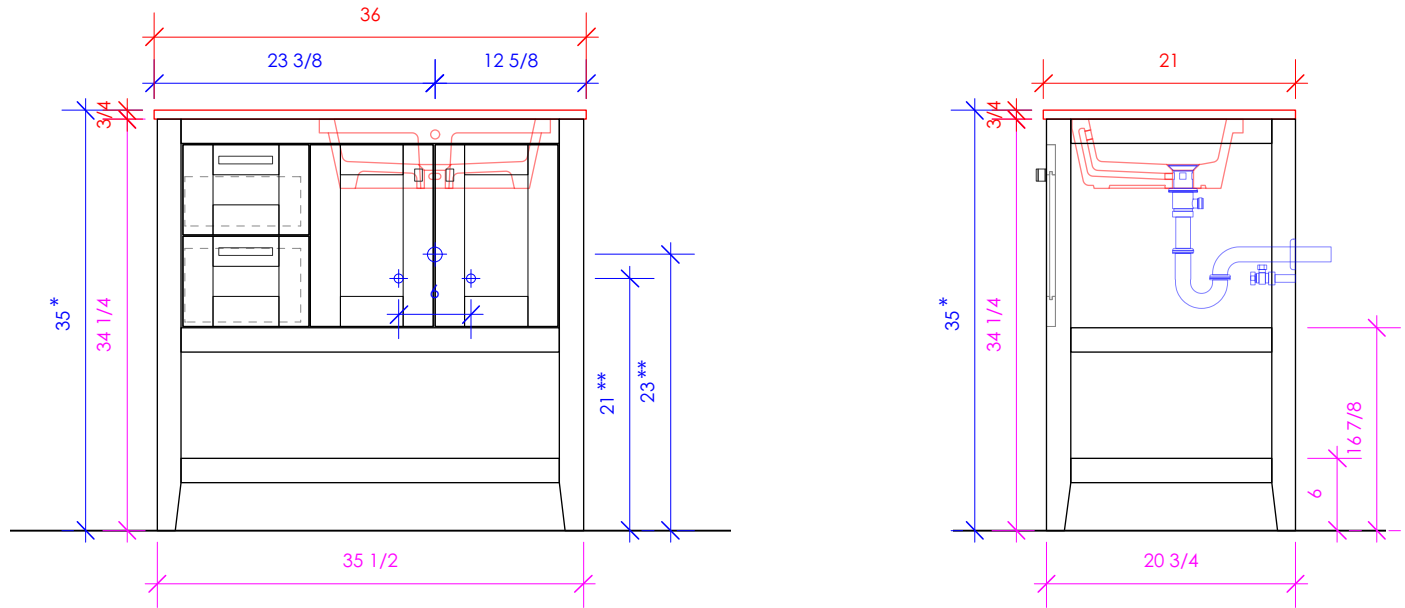

6630 WEST WRIGHTWOOD
CHICAGO, IL 60707

PH: 773-637-9600
FAX: 773-637-9601

LACAVA.COM
INFO@LACAVA.COM

LACAVA

STILE

STL-F-36R

* Recommended installation height
** Recommended plumbing location

FEATURES: