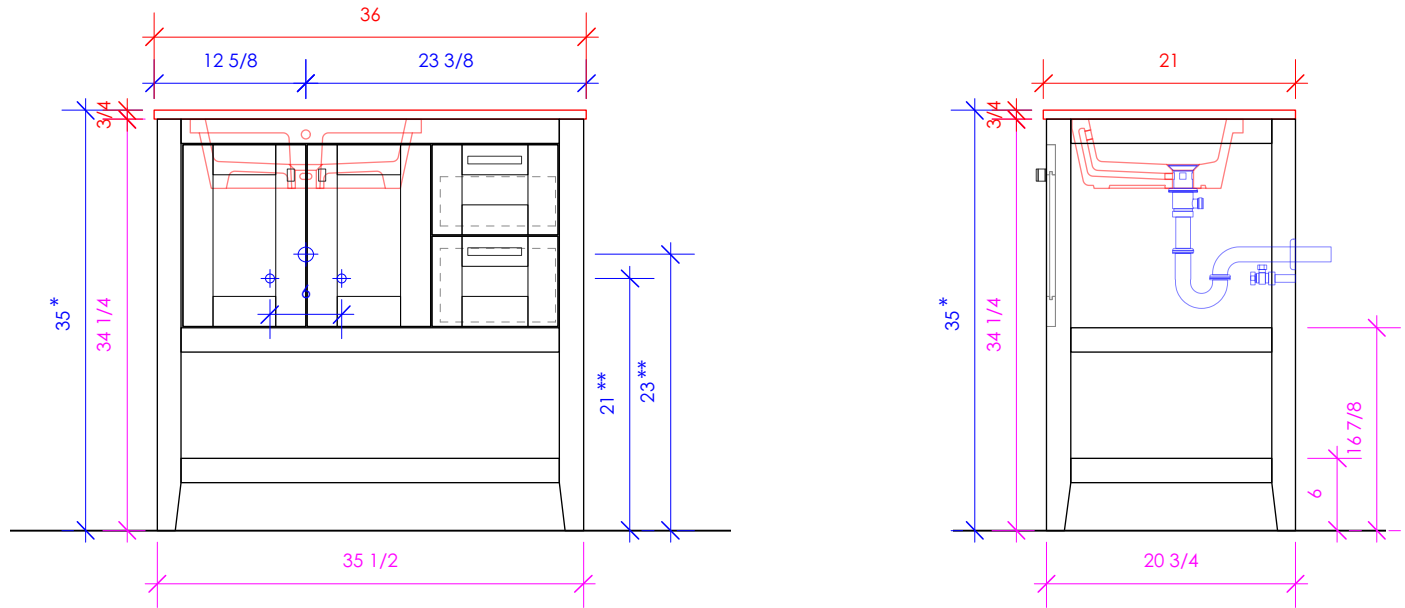

LACAVA

STILE

STL-F-36L

* Recommended installation height
** Recommended plumbing location

FEATURES:

- FLOOR STANDING VANITY
- TWO DOORS WITH SOFT-CLOSE HINGES
- TWO DRAWERS WITH SOFT-CLOSE GLIDES
- DRAWER BOXES STAINED TO REFLECT EXTERIOR FINISH
- SHAKER STYLE DETAILING
- OPEN SLATTED SHELF BELOW
- SOLID WOOD LEGS
- DECORATIVE HARDWARE **K120 / K121** INCLUDED BUT NOT INSTALLED - CAN BE INSTALLED UPON REQUEST
- USED WITH **STL-36LT** COUNTERTOP AND **5452UN** SINK (SOLD SEPARATELY)
- MOUNTING: FULL WOOD BACKING (SEE FURNITURE MANUAL)
- PROUDLY HANDMADE IN THE USA
- MANUFACTURED WITH LOW VOC FINISHES AND WOOD FROM RENEWABLE FORESTS