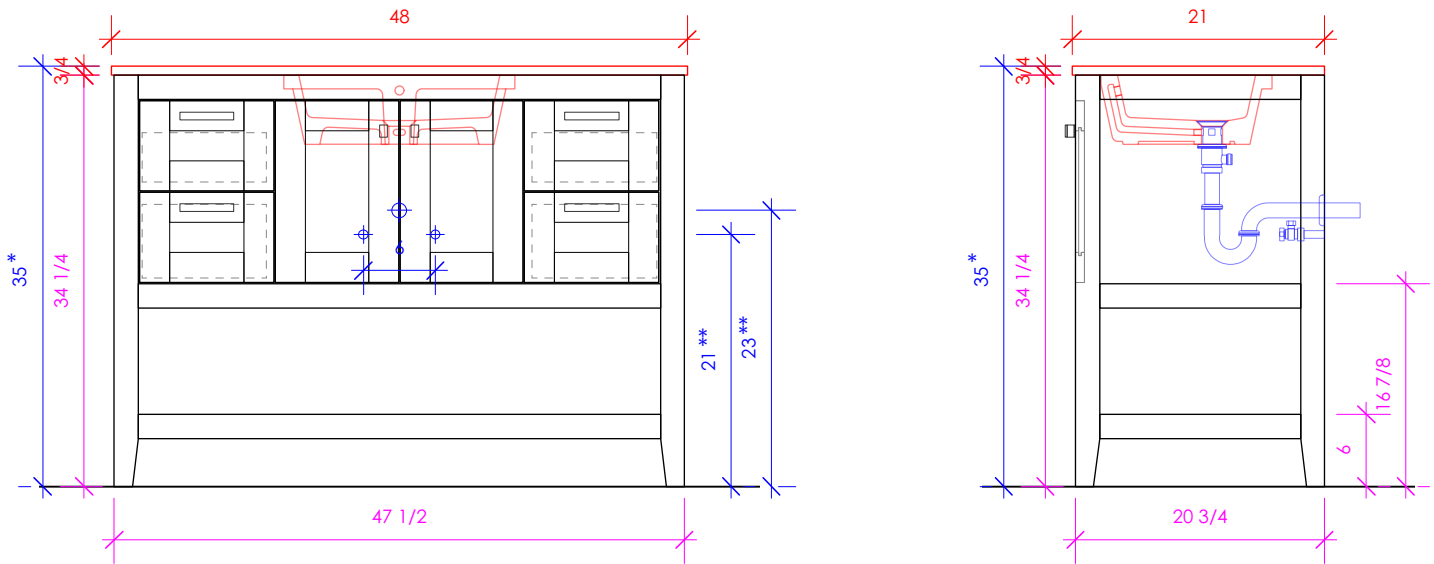

## STILE

STL-F-48

\* Recommended installation height  
\*\* Recommended plumbing location