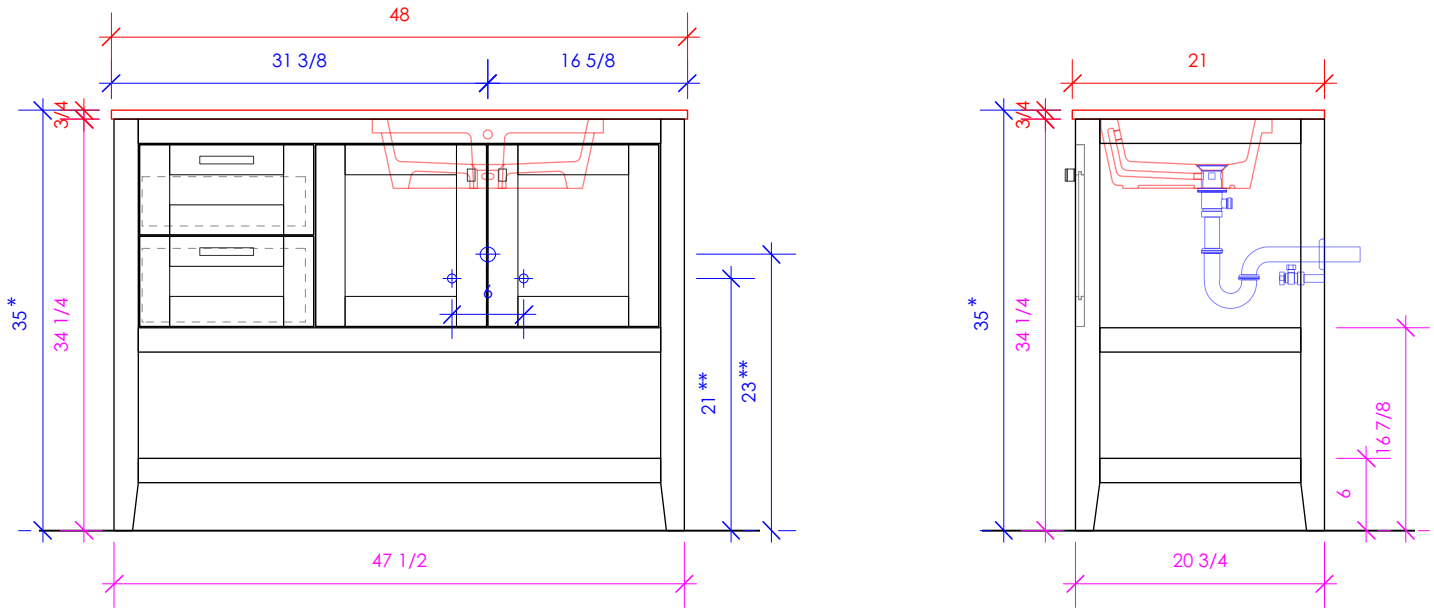

3/4" THICKNESS 3/4" THICKNESS 1/2" THICKNESS

LACAVA reserves the right to revise any dimension or information on this sheet without notice. Dimensions are nominal and may vary within an industry accepted tolerance of 1/4". Cabinets with 'vanity top' sinks are made to the matching sink and dimensions may vary. LACAVA is not responsible for any cutouts, countertops, or furniture made without the actual product or template. Differences in color, grain, appearance, and texture are inherent in all natural woodwork and should be expected. Variances in these qualities are not deemed manufacturing defects and will not be accepted as valid reasons for return or exchanges. Plumbing specifications are only a guideline and may need alteration based on application.

6630 WEST WRIGHTWOOD
 CHICAGO, IL 60707

PH: 773-637-9600
 FAX: 773-637-9601

LACAVA.COM
 INFO@LACAVA.COM

LACAVA

STILE

STL-F-48R

* Recommended installation height
** Recommended plumbing location

FEATURES: