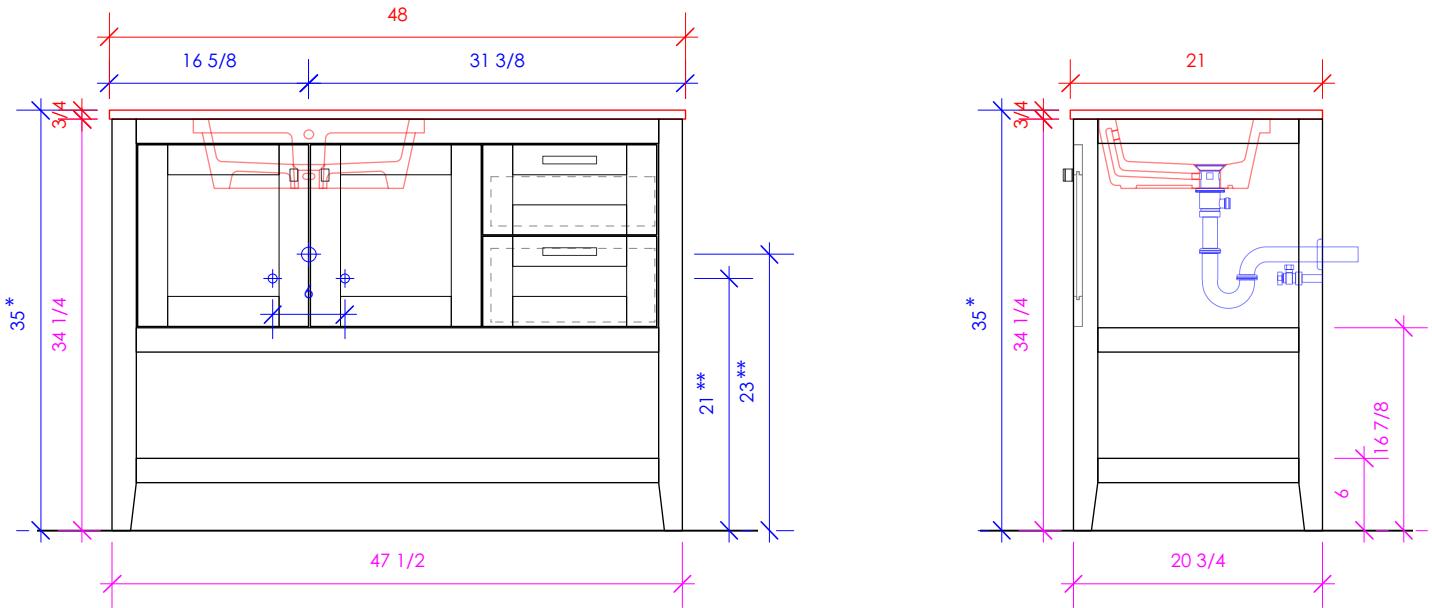

LACAVA

STILE

STL-F-48L

* Recommended installation height
 ** Recommended plumbing location

FEATURES:

- FLOOR STANDING VANITY
- TWO DOORS WITH SOFT-CLOSE HINGES
- TWO DRAWERS WITH SOFT-CLOSE GLIDES
- DRAWER BOXES STAINED TO REFLECT EXTERIOR FINISH
- SHAKER STYLE DETAILING
- OPEN SLATTED SHELF BELOW
- SOLID WOOD LEGS
- DECORATIVE HARDWARE **K120 / K121** INCLUDED BUT NOT INSTALLED - CAN BE INSTALLED UPON REQUEST
- USED WITH **STL-48LT** COUNTERTOP AND **5452UN** SINK (SOLD SEPARATELY)
- MOUNTING: FULL WOOD BACKING (SEE FURNITURE MANUAL)
- PROUDLY HANDMADE IN THE USA
- MANUFACTURED WITH LOW VOC FINISHES AND WOOD FROM RENEWABLE FORESTS

3/4" THICKNESS 3/4" THICKNESS 1/2" THICKNESS

LACAVA reserves the right to revise any dimension or information on this sheet without notice. Dimensions are nominal and may vary within an industry accepted tolerance of 1/4". Cabinets with 'vanity top' sinks are made to the matching sink and dimensions may vary. LACAVA is not responsible for any cutouts, countertops, or furniture made without the actual product or template. Differences in color, grain, appearance, and texture are inherent in all natural woodwork and should be expected. Variances in these qualities are not deemed manufacturing defects and will not be accepted as valid reasons for return or exchanges. Plumbing specifications are only a guideline and may need alteration based on application.