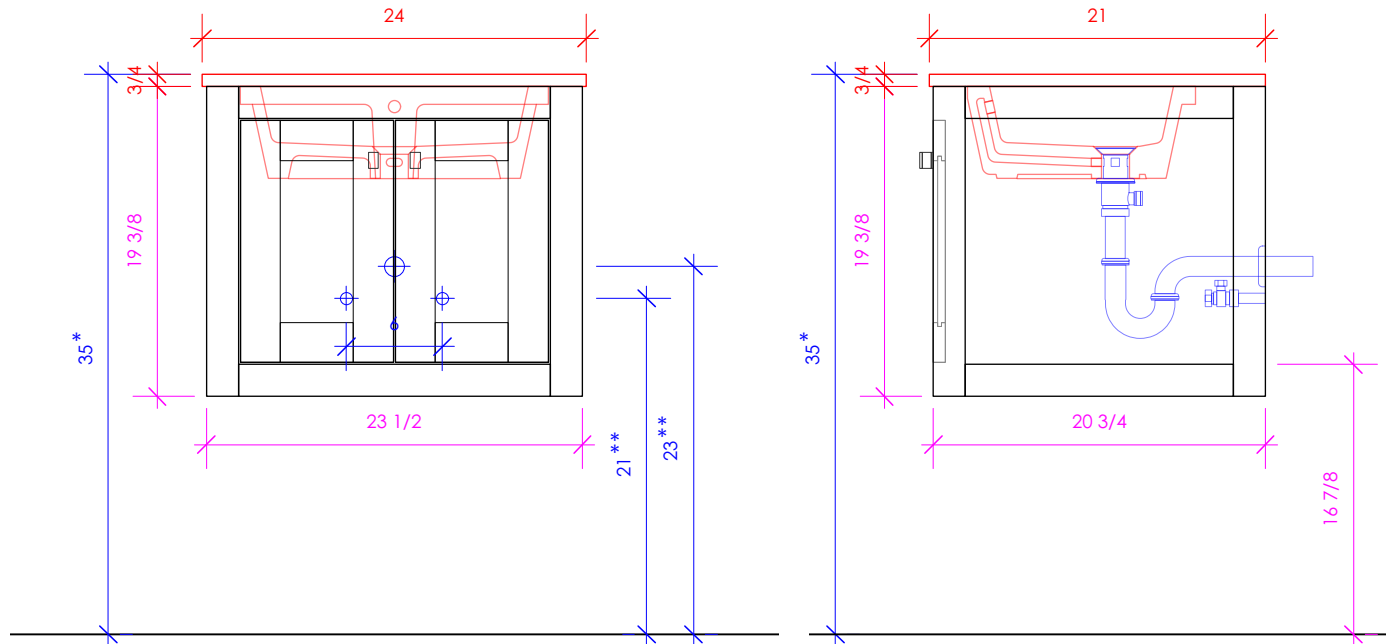

LACAVA

STILE

STL-W-24A

* Recommended installation height
** Recommended plumbing location

FEATURES:

- WALL MOUNT VANITY
- TWO DOORS WITH SOFT-CLOSE HINGES
- SHAKER STYLE DETAILING
- DECORATIVE HARDWARE **K120** INCLUDED BUT NOT INSTALLED - CAN BE INSTALLED UPON REQUEST
- USED WITH **STL-24T** COUNTERTOP AND **5452UN** SINK (SOLD SEPARATELY)
- MOUNTING: FRENCH CLEAT (INCLUDED) (SEE FURNITURE MANUAL)
- PROUDLY HANDMADE IN THE USA
- MANUFACTURED WITH LOW VOC FINISHES AND WOOD FROM RENEWABLE FORESTS

1/2" THICKNESS

LACAVA reserves the right to revise any dimension or information on this sheet without notice. Dimensions are nominal and may vary within an industry accepted tolerance of 1/4". Cabinets with 'vanity top' sinks are made to the matching sink and dimensions may vary. LACAVA is not responsible for any cutouts, countertops, or furniture made without the actual product or template. Differences in color, grain, appearance, and texture are inherent in all natural woodwork and should be expected. Variances in these qualities are not deemed manufacturing defects and will not be accepted as valid reasons for return or exchanges. Plumbing specifications are only a guideline and may need alteration based on application.