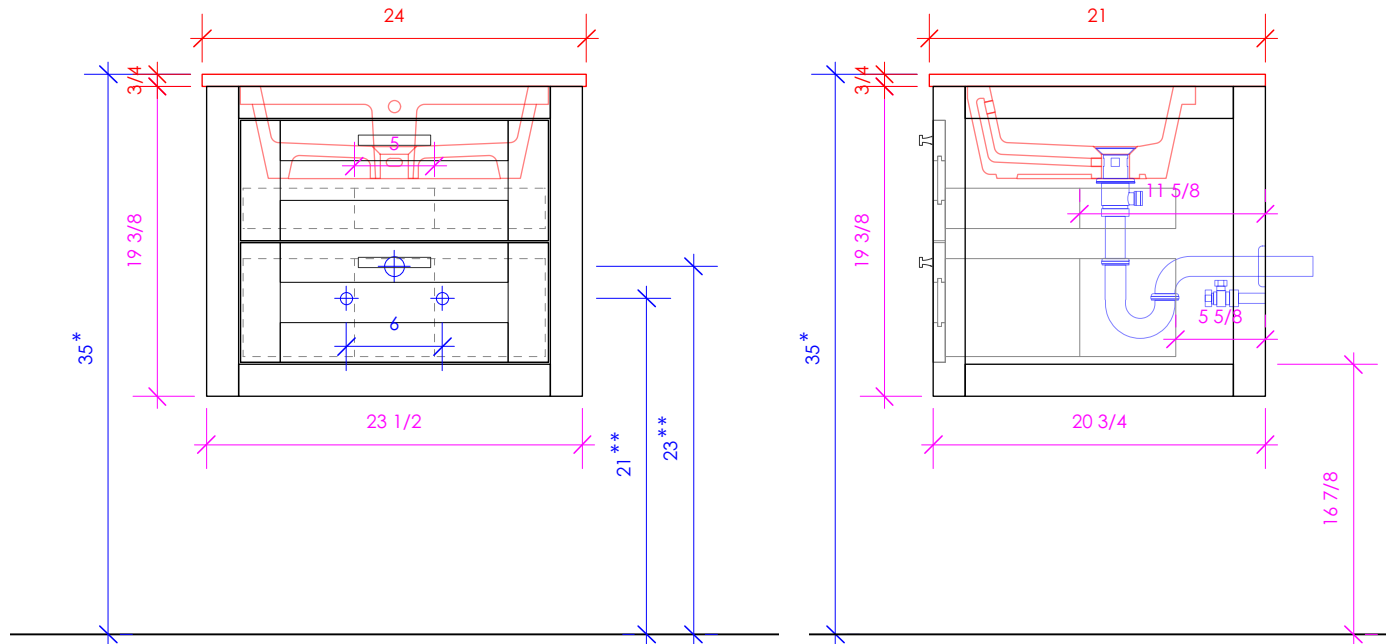

## STILE

STL-W-24B

\* Recommended installation height  
\*\* Recommended plumbing location