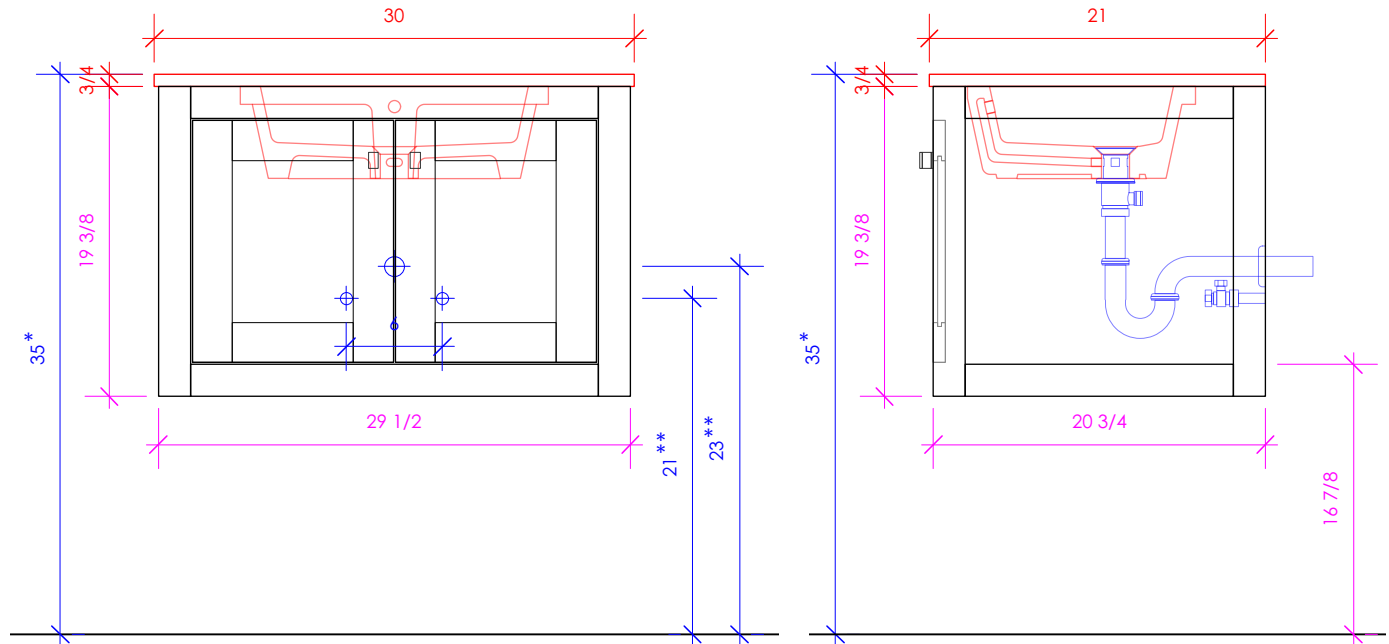

## STILE

STL-W-30A

\* Recommended installation height  
\*\* Recommended plumbing location