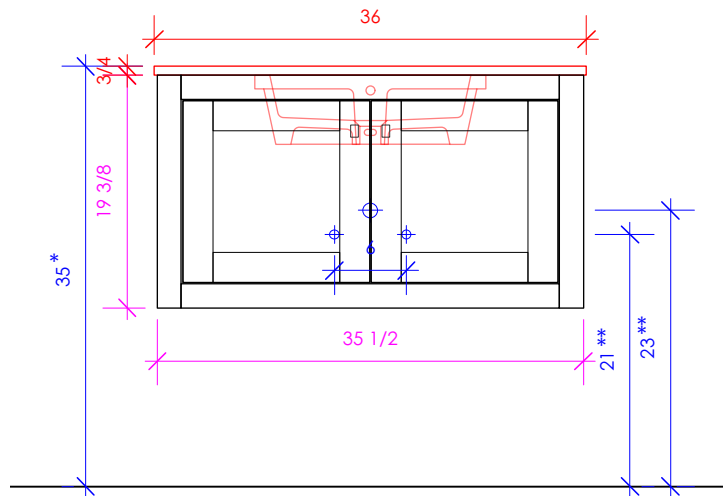

## STILE

STL-W-36A

\* Recommended installation height  
\*\* Recommended plumbing location