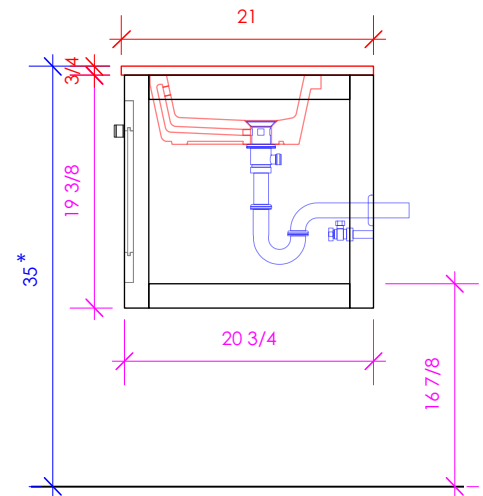

## STILE

STL-W-36A

\* Recommended installation height  
\*\* Recommended plumbing location