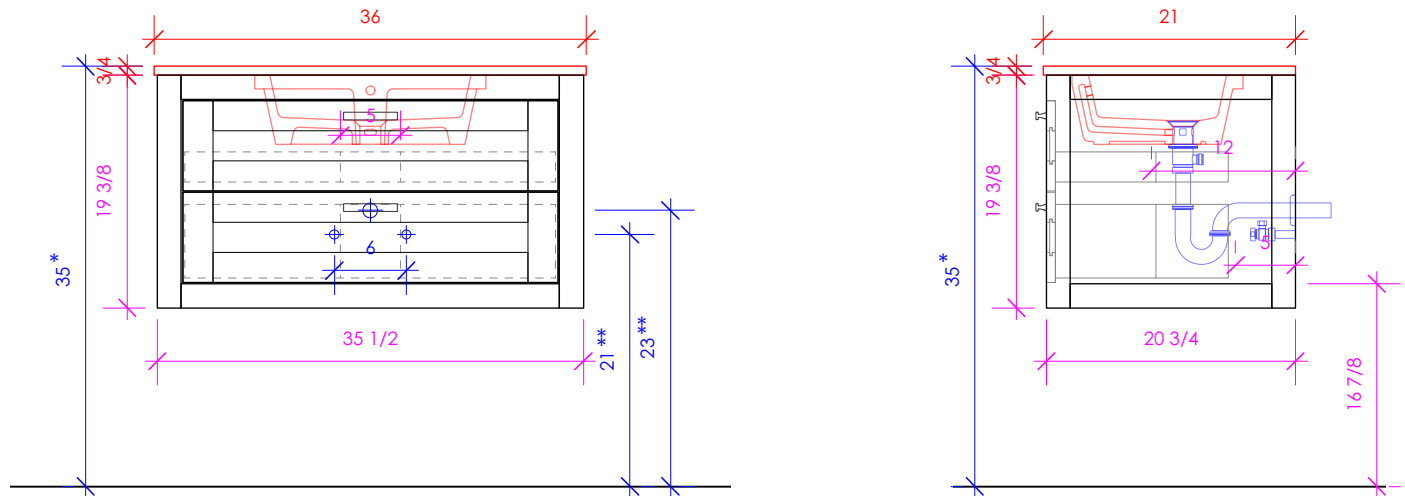

LACAVA

STILE

STL-W-36B

* Recommended installation height
** Recommended plumbing location

FEATURES:

- WALL MOUNT VANITY
- TWO DRAWERS WITH SOFT-CLOSE GLIDES
- DRAWER BOXES STAINED TO REFLECT EXTERIOR FINISH
- SHAKER STYLE DETAILING
- DECORATIVE HARDWARE **K121** INCLUDED BUT NOT INSTALLED - CAN BE INSTALLED UPON REQUEST
- USED WITH **STL-36T** COUNTERTOP AND **5452UN** SINK (SOLD SEPARATELY)
- MOUNTING: FRENCH CLEAT (INCLUDED) (SEE FURNITURE MANUAL)
- PROUDLY HANDMADE IN THE USA
- MANUFACTURED WITH LOW VOC FINISHES AND WOOD FROM RENEWABLE FORESTS

1/2" THICKNESS

LACAVA reserves the right to revise any dimension or information on this sheet without notice. Dimensions are nominal and may vary within an industry accepted tolerance of 1/4". Cabinets with 'vanity top' sinks are made to the matching sink and dimensions may vary. LACAVA is not responsible for any cutouts, countertops, or furniture made without the actual product or template. Differences in color, grain, appearance, and texture are inherent in all natural woodwork and should be expected. Variances in these qualities are not deemed manufacturing defects and will not be accepted as valid reasons for return or exchanges. Plumbing specifications are only a guideline and may need alteration based on application.