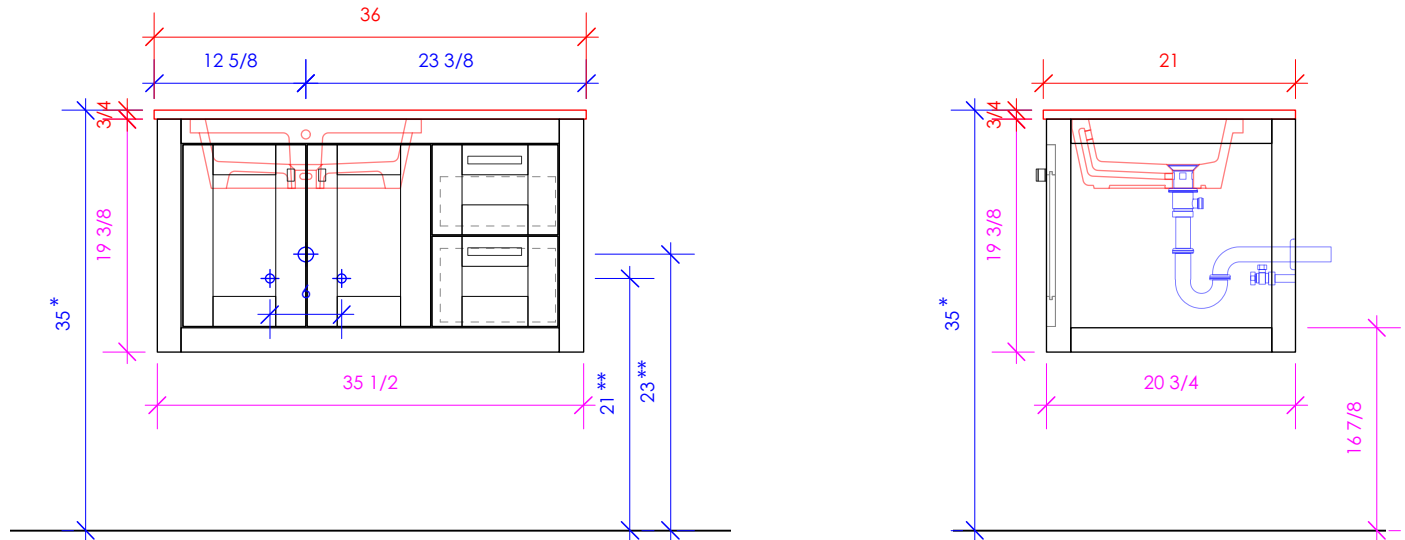

LACAVA

STILE

STL-W-36L

* Recommended installation height
** Recommended plumbing location

FEATURES:

- WALL MOUNT VANITY
- TWO DOORS WITH SOFT-CLOSE HINGES
- TWO DRAWERS WITH SOFT-CLOSE GLIDES
- DRAWER BOXES STAINED TO REFLECT EXTERIOR FINISH
- SHAKER STYLE DETAILING
- DECORATIVE HARDWARE **K120 / K121** INCLUDED BUT NOT INSTALLED - CAN BE INSTALLED UPON REQUEST
- USED WITH **STL-36LT** COUNTERTOP AND **5452UN** SINK (SOLD SEPARATELY)
- MOUNTING: FRENCH CLEAT (INCLUDED)
(SEE FURNITURE MANUAL)
- PROUDLY HANDMADE IN THE USA
- MANUFACTURED WITH LOW VOC FINISHES AND WOOD FROM RENEWABLE FORESTS

1/2" THICKNESS

LACAVA reserves the right to revise any dimension or information on this sheet without notice. Dimensions are nominal and may vary within an industry accepted tolerance of 1/4". Cabinets with 'vanity top' sinks are made to the matching sink and dimensions may vary. LACAVA is not responsible for any cutouts, countertops, or furniture made without the actual product or template. Differences in color, grain, appearance, and texture are inherent in all natural woodwork and should be expected. Variances in these qualities are not deemed manufacturing defects and will not be accepted as valid reasons for return or exchanges. Plumbing specifications are only a guideline and may need alteration based on application.