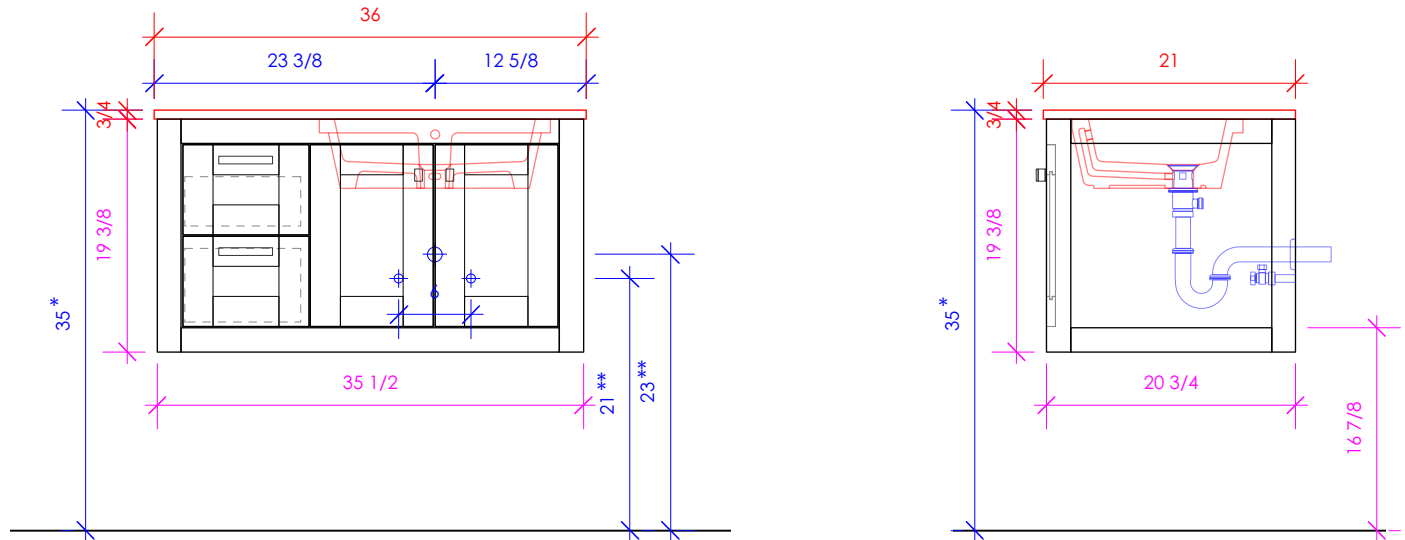

1/2" THICKNESS

LACAVA reserves the right to revise any dimension or information on this sheet without notice. Dimensions are nominal and may vary within an industry accepted tolerance of 1/4". Cabinets with 'vanity top' sinks are made to the matching sink and dimensions may vary. LACAVA is not responsible for any cutouts, countertops, or furniture made without the actual product or template. Differences in color, grain, appearance, and texture are inherent in all natural woodwork and should be expected. Variances in these qualities are not deemed manufacturing defects and will not be accepted as valid reasons for return or exchanges. Plumbing specifications are only a guideline and may need alteration based on application.

6630 WEST WRIGHTWOOD
CHICAGO, IL 60707

PH: 773-637-9600
FAX: 773-637-9601

LACAVA.COM
INFO@LACAVA.COM

LACAVA

STILE

STL-W-36R

* Recommended installation height
** Recommended plumbing location

FEATURES: