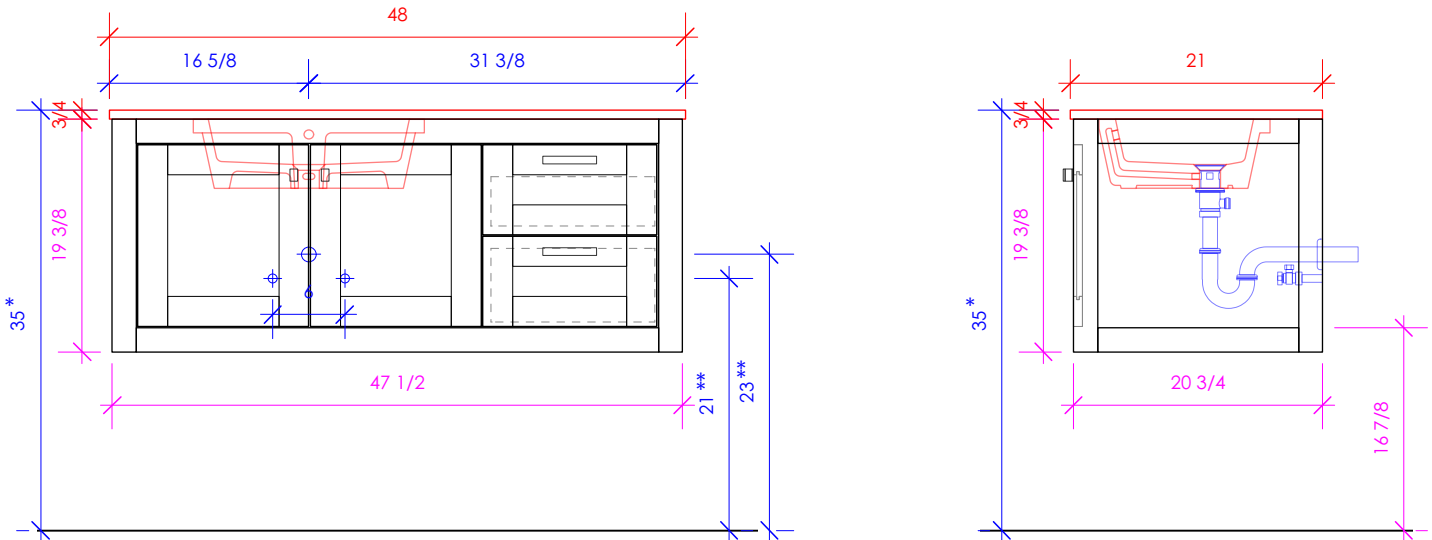

LACAVA

STILE

STL-W-48L

* Recommended installation height
** Recommended plumbing location

FEATURES:

- WALL MOUNT VANITY
- TWO DOORS WITH SOFT-CLOSE HINGES
- TWO DRAWERS WITH SOFT-CLOSE GLIDES
- DRAWER BOXES STAINED TO REFLECT EXTERIOR FINISH
- SHAKER STYLE DETAILING
- DECORATIVE HARDWARE **K120 / K121** INCLUDED BUT NOT INSTALLED - CAN BE INSTALLED UPON REQUEST
- USED WITH **STL-48LT** COUNTERTOP AND **5452UN** SINK (SOLD SEPARATELY)
- MOUNTING: FRENCH CLEAT (INCLUDED)
(SEE FURNITURE MANUAL)
- PROUDLY HANDMADE IN THE USA
- MANUFACTURED WITH LOW VOC FINISHES AND WOOD FROM RENEWABLE FORESTS

1/2" THICKNESS

LACAVA reserves the right to revise any dimension or information on this sheet without notice. Dimensions are nominal and may vary within an industry accepted tolerance of 1/4". Cabinets with 'vanity top' sinks are made to the matching sink and dimensions may vary. LACAVA is not responsible for any cutouts, countertops, or furniture made without the actual product or template. Differences in color, grain, appearance, and texture are inherent in all natural woodwork and should be expected. Variances in these qualities are not deemed manufacturing defects and will not be accepted as valid reasons for return or exchanges. Plumbing specifications are only a guideline and may need alteration based on application.