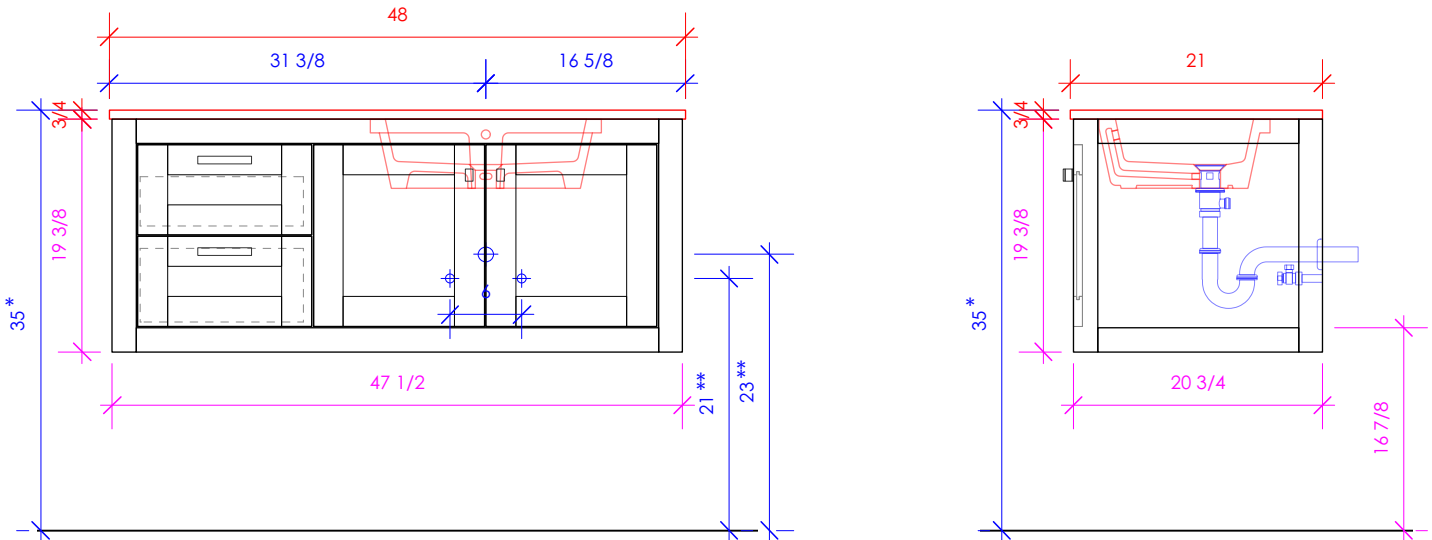

1/2" THICKNESS

LACAVA reserves the right to revise any dimension or information on this sheet without notice. Dimensions are nominal and may vary within an industry accepted tolerance of 1/4". Cabinets with 'vanity top' sinks are made to the matching sink and dimensions may vary. LACAVA is not responsible for any cutouts, countertops, or furniture made without the actual product or template. Differences in color, grain, appearance, and texture are inherent in all natural woodwork and should be expected. Variances in these qualities are not deemed manufacturing defects and will not be accepted as valid reasons for return or exchanges. Plumbing specifications are only a guideline and may need alteration based on application.

6630 WEST WRIGHTWOOD
CHICAGO, IL 60707

PH: 773-637-9600
FAX: 773-637-9601

LACAVA.COM
INFO@LACAVA.COM

LACAVA

STILE

STL-W-48R

* Recommended installation height
** Recommended plumbing location

FEATURES: