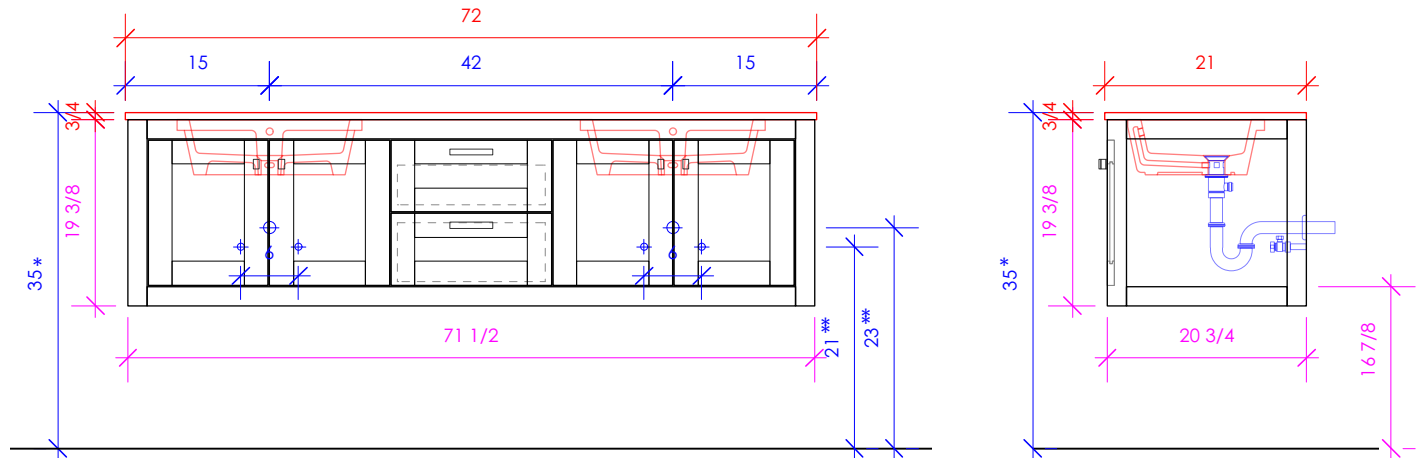

LACAVA

STILE

STL-W-72

* Recommended installation height
** Recommended plumbing location

FEATURES:

- WALL MOUNT VANITY
- FOUR DOORS WITH SOFT-CLOSE HINGES
- TWO DRAWERS WITH SOFT-CLOSE GLIDES
- DRAWER BOXES STAINED TO REFLECT EXTERIOR FINISH
- SHAKER STYLE DETAILING
- DECORATIVE HARDWARE **K120 / K121** INCLUDED BUT NOT INSTALLED - CAN BE INSTALLED UPON REQUEST
- USED WITH **STL-72T** COUNTERTOP AND **5452UN** SINKS (SOLD SEPARATELY)
- MOUNTING: FRENCH CLEAT (INCLUDED)
(SEE FURNITURE MANUAL)
- PROUDLY HANDMADE IN THE USA
- MANUFACTURED WITH LOW VOC FINISHES AND WOOD FROM RENEWABLE FORESTS

1/2" THICKNESS

LACAVA reserves the right to revise any dimension or information on this sheet without notice. Dimensions are nominal and may vary within an industry accepted tolerance of 1/4". Cabinets with 'vanity top' sinks are made to the matching sink and dimensions may vary. LACAVA is not responsible for any cutouts, countertops, or furniture made without the actual product or template. Differences in color, grain, appearance, and texture are inherent in all natural woodwork and should be expected. Variances in these qualities are not deemed manufacturing defects and will not be accepted as valid reasons for return or exchanges. Plumbing specifications are only a guideline and may need alteration based on application.