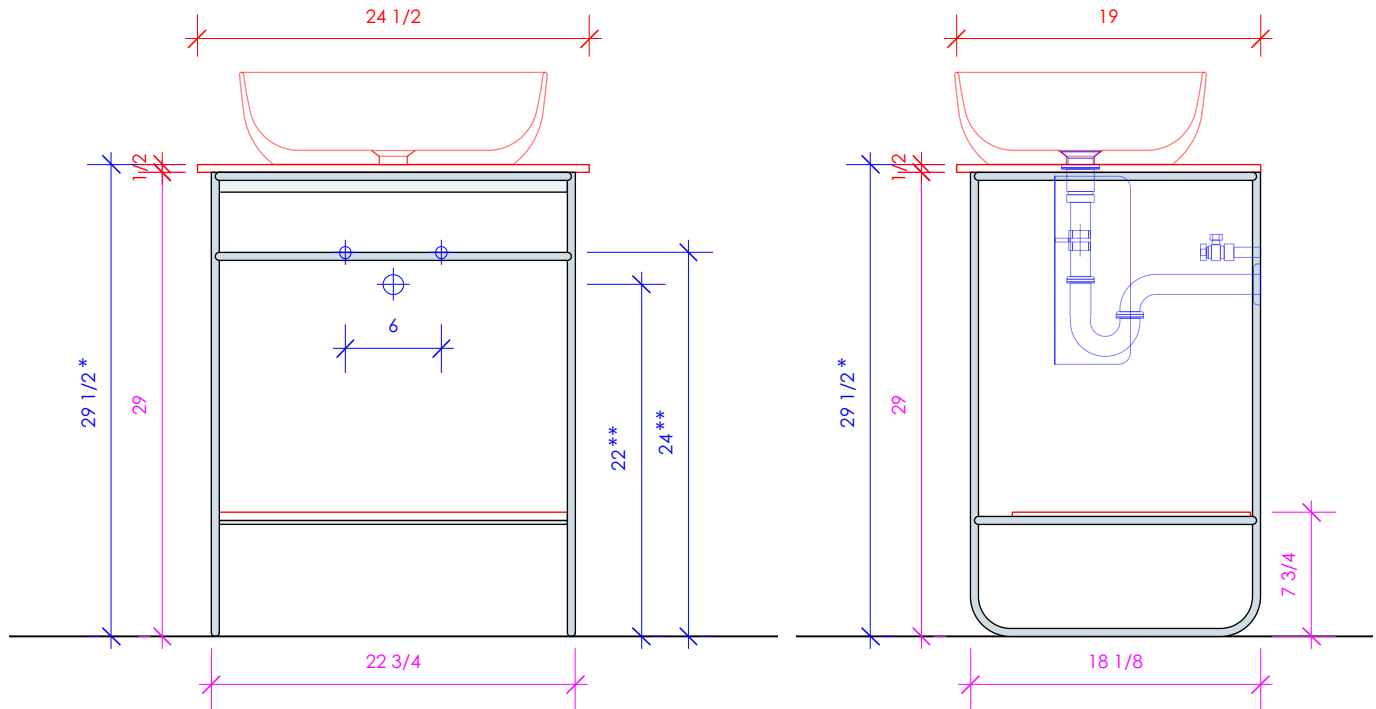

LACAVA

SUAVE

SUA-CV-23

* Recommended installation height
** Recommended plumbing location

FEATURES:

- FLOOR STANDING CONSOLE VANITY
- WELDED METAL CONSOLE
- USED WITH **SUA-25T** COUNTERTOP, **VESSEL SINK**, AND **SUA-CV-23-CSS** SHELF (SOLD SEPARATELY)
- CAN BE USED WITH **5464** SINK (SOLD SEPARATELY)
- MOUNTING: PREDRILLED HOLES IN METAL SPANS (SEE FURNITURE MANUAL)
- PROUDLY HANDMADE IN THE USA