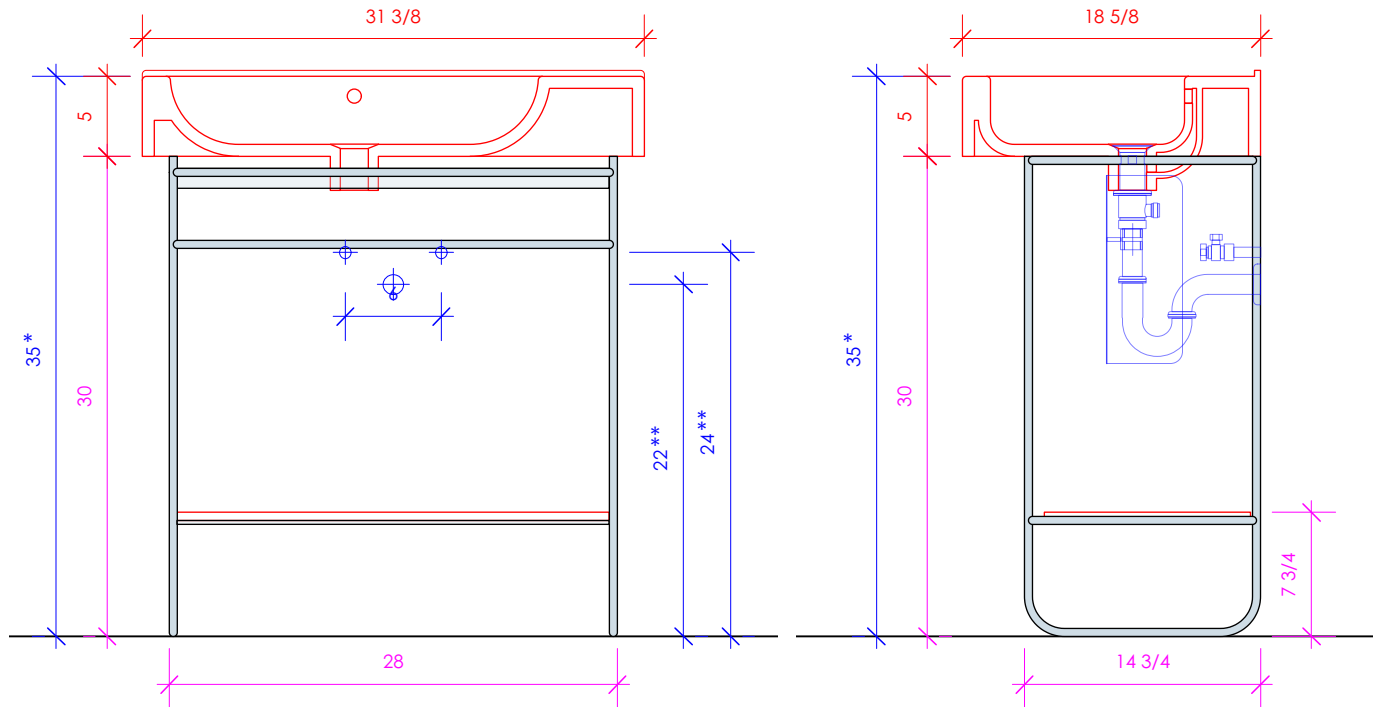

LACAVA

SUAVE

SUA-CV-32

** Recommended plumbing location

FEATURES:

- FLOOR STANDING CONSOLE VANITY
- WELDED METAL CONSOLE
- USED WITH SINK 2971 AND SUA-CV-32-CSS SHELF (SOLD SEPARATELY)
- SINK MUST BE SEPARATELY SECURED TO WALL
- MOUNTING: PREDRILLED HOLES IN METAL SPANS (SEE FURNITURE MANUAL)
- PROUDLY HANDMADE IN THE USA