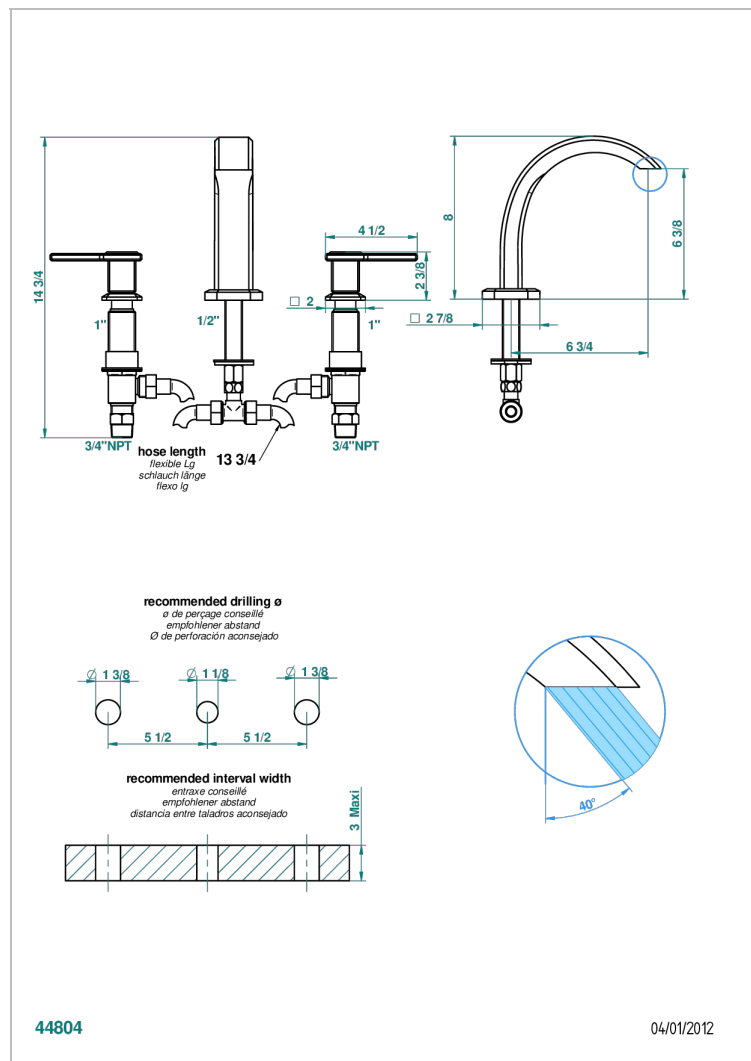

METROPOLIS CLEAR CRYSTAL WITH LEVER HANDLES

A2B-25US

Roman tub set with 3/4" valves

CHARACTERISTIC

- ASME : ASME A112.18.1-2011/CSA B125.1-11

STANDARDS

AVAILABLE FINITIONS

Black nickel - D24