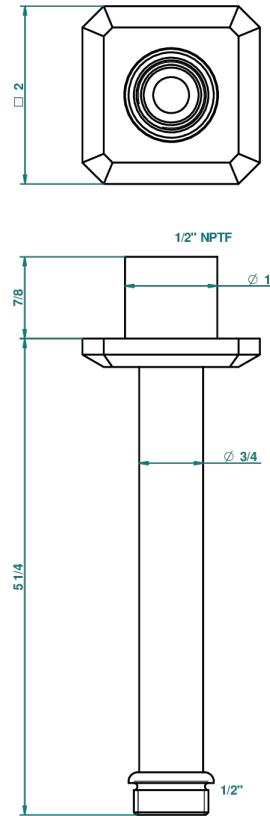

# METROPOLIS CLEAR CRYSTAL WITH LEVER HANDLES

A2B-82V/US

Vertical shower arm ceiling mounted 1/2" connection

25093

19/11/2008

## CHARACTERISTIC

- Métropolis clear crystal with lever handles
- Vertical shower arm ceiling mounted 1/2" connection