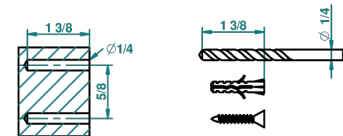

25670

26/01/2011

CHARACTERISTIC

- Papillon
- Wall mounted handshower with separate fixed hook

TECHNICAL SPECS

- Recommandé : 3 bars (max. 5 bars) - Advised : 43,5 psi (max. 72 psi)
- 9,5 l/min à 3 bars (2.5 gpm at 43.5 psi)

AVAILABLE FINITIONS

Black nickel - D24
Blush PVD - H62
Brass color PVD - H49
Brown bronze color PVD - F33
Chrome polished - A02
Chrome polished / gold polished - G02

Copper antique matt, coated - H07
Gold color PVD - H52
Gold mat - F07
Gold polished - F01
Gold satiney - F03
Graphite PVD - H64

Light coated bronze - D01
Matt Umber PVD - H67
Matt blush PVD - H60
Matt brass color PVD - H50
Matt brown bronze color PVD - F34
Matt chrome (American satin) - C02

Matt gold color PVD - H53
Matt graphite PVD - H65
Matt nickel (American satin) - C01
Matt nickel color PVD - H56
Nickel antique / Sovereign - H28
Nickel color PVD - H55

Nickel polished - B01
Rose Gold - F27
Satin chrome - C03
Silver polished, antique - H03
Silver rhodium - F18
Soft gold - F30