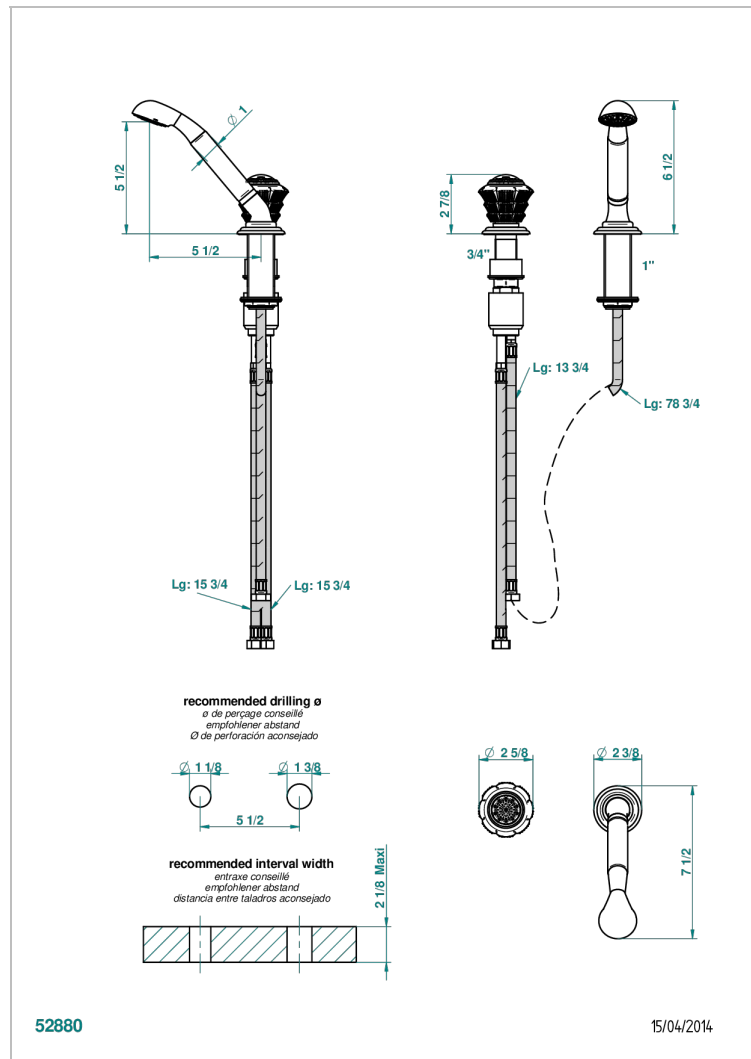

# DAHLIA

A41-6532/60A

Deck mounted mixer with handshower, progressive cartridge

## CHARACTERISTIC

- Dahlia
- Deck mounted mixer with handshower, progressive cartridge