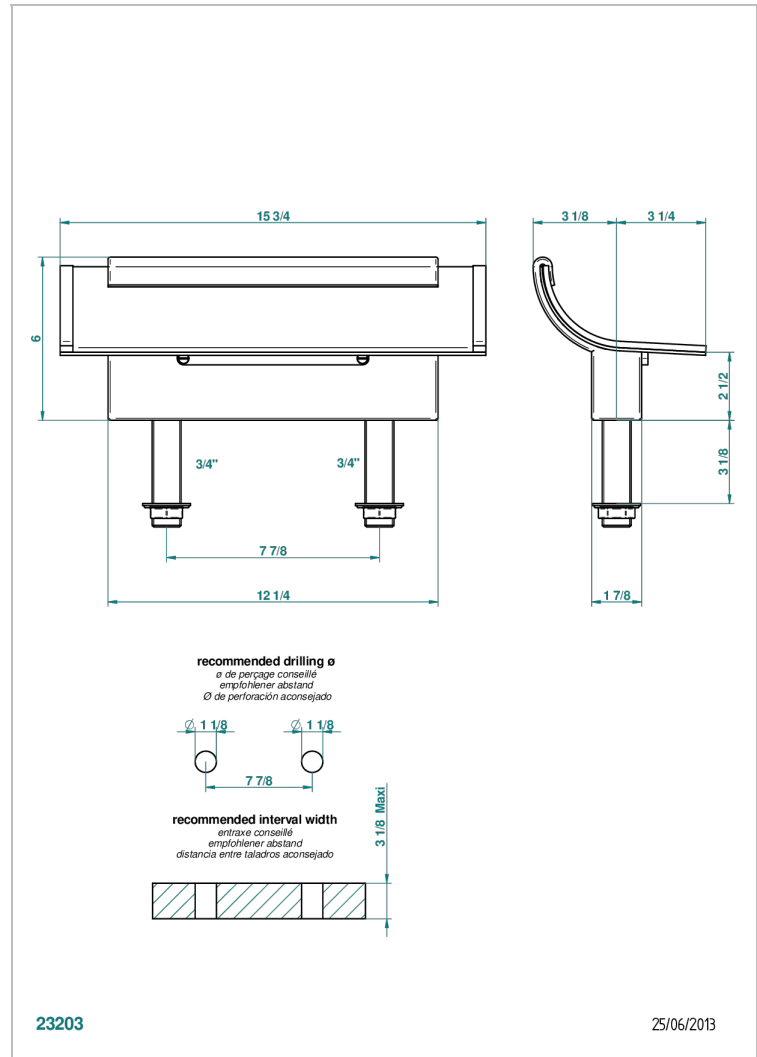

# ELLIPSE

A44-29NIA/D

Waterfall bath spout, deck mounted, 15.3/4"

## CHARACTERISTIC

- Ellipse
- Waterfall bath spout, deck mounted, 15.3/4"

## RELATED SKU'S

- Ref. G00-77 Special Tee set for waterfall spout