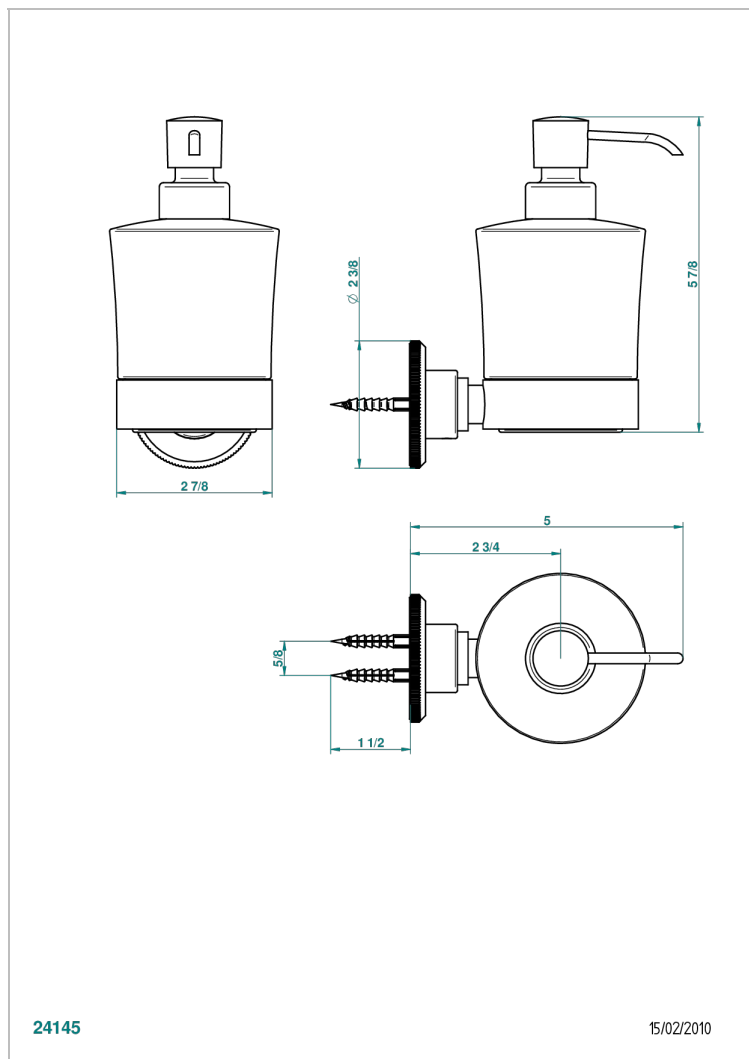

ART DECO WITH LEVER HANDLES

A55-613

Liquid soap dispenser

THG[®]
PARIS

24145

15/02/2010

CHARACTERISTIC

- Art Déco with lever handles
- Liquid soap dispenser