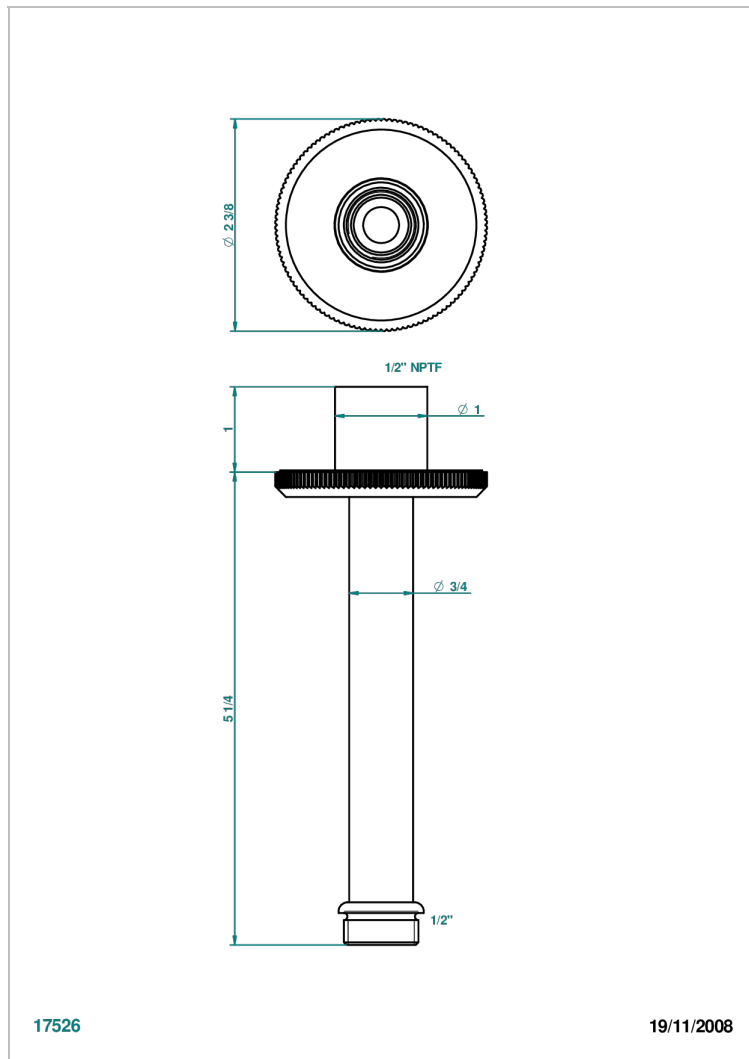

ART DECO WITH LEVER HANDLES

A55-82V/US

THG[®]
PARIS

Vertical shower arm ceiling mounted 1/2" connection

CHARACTERISTIC

- Art Déco with lever handles
- Vertical shower arm ceiling mounted 1/2" connection

AVAILABLE FINITIONS