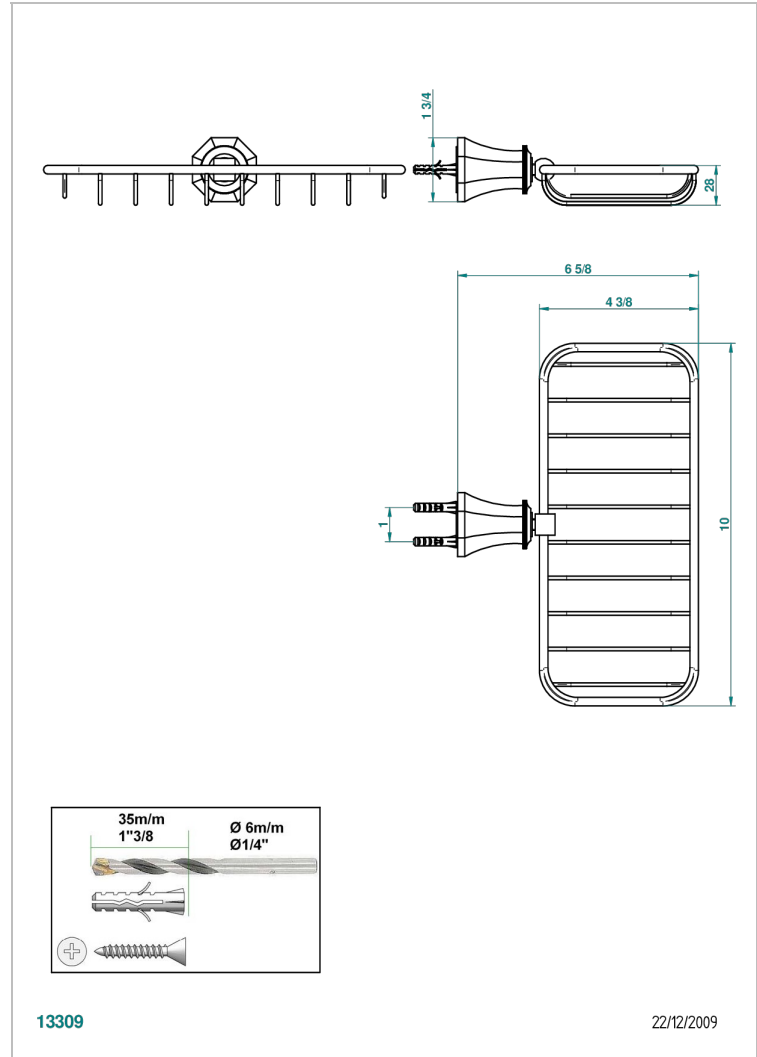

# ART DECO CRISTAL

A56-620A

Soap basket, wall mounted 10" x 4"3/8

THG<sup>®</sup>  
PARIS

## CHARACTERISTIC

- Art Déco Cristal
- Soap basket, wall mounted 10" x 4"3/8