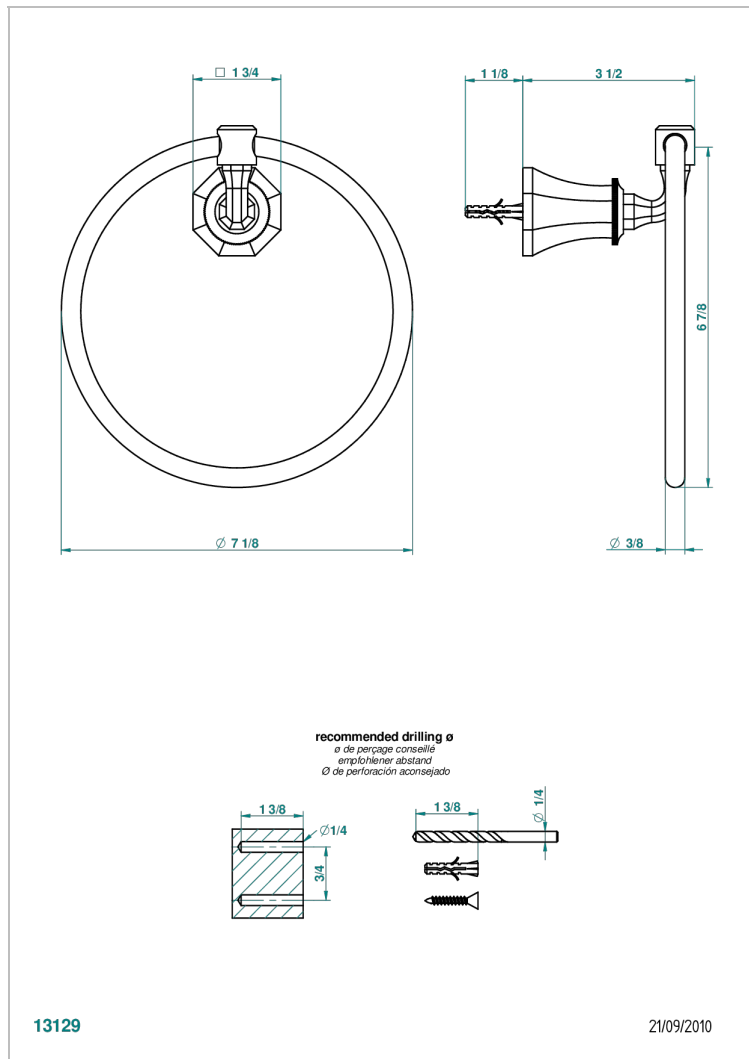

# TRADITION WITH LEVER HANDLES

A58-504N

Towel ring

## CHARACTERISTIC

- Tradition with lever handles
- Towel ring