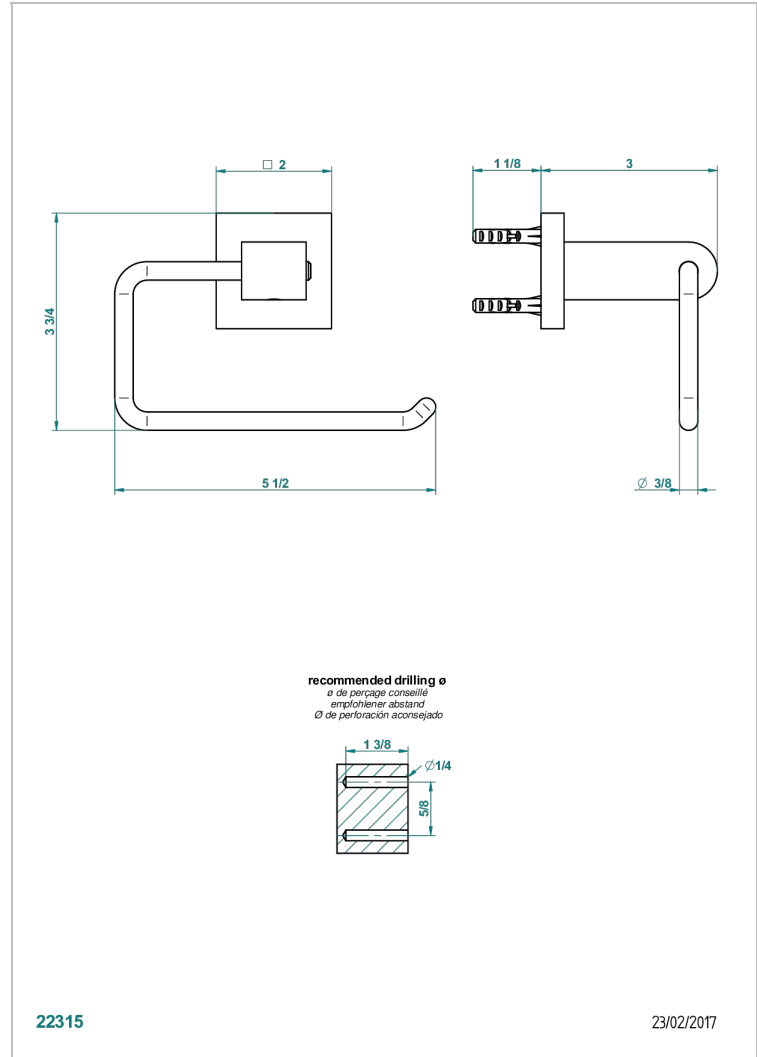

PROFIL METAL

A6A-538A

Toilet paper holder, single mount without cover

THG[®]
PARIS

CHARACTERISTIC

- Profil métal
- Toilet paper holder, single mount without cover

AVAILABLE FINITIONS

Black nickel - D24
Blush PVD - H62
Brass color PVD - H49
Brown bronze color PVD - F33
Chrome polished - A02
Chrome polished / gold polished - G02