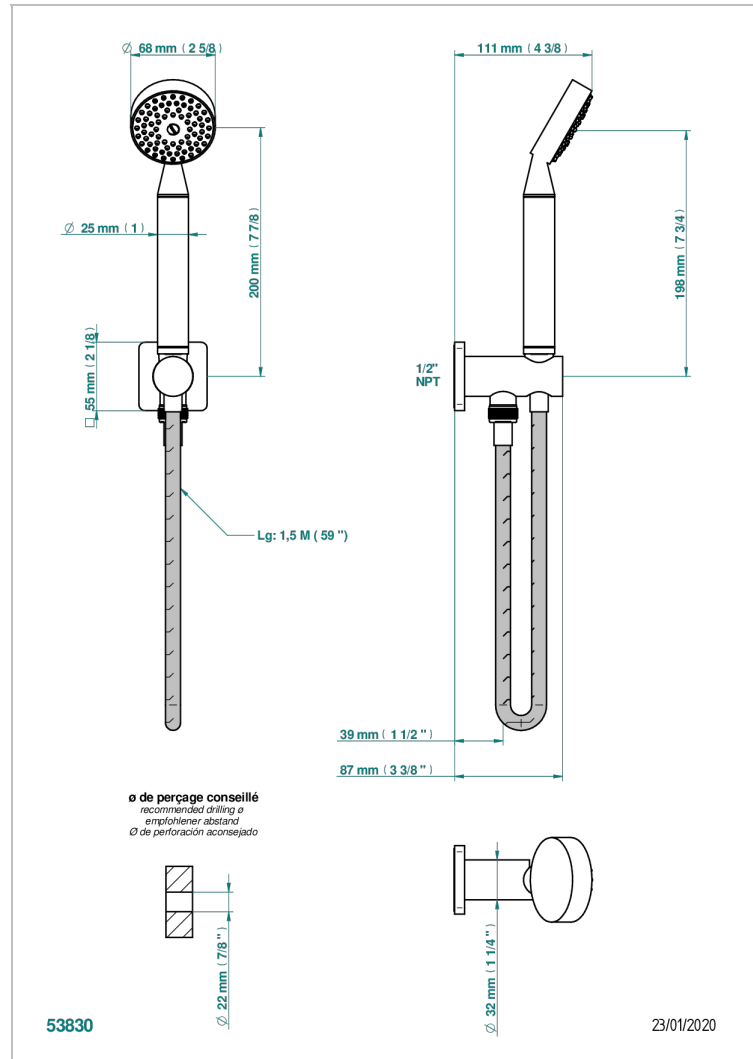

PROFIL METAL

A6A-54/US

Wall mounted handshower with integrated fixed hook

THG
PARIS

CHARACTERISTIC

- Profil métal
- Wall mounted handshower with integrated fixed hook

TECHNICAL SPECS

- Recommandé : 3 bars (max. 5 bars) - Advised : 43,5 psi (max. 72 psi)
- 9,5 l/min à 3 bars (2.5 gpm at 43.5 psi)

AVAILABLE FINITIONS

Black nickel - D24
Blush PVD - H62
Brass color PVD - H49
Brown bronze color PVD - F33
Chrome polished - A02
Chrome polished / gold polished - G02

Copper antique matt, coated - H07
Gold color PVD - H52
Gold mat - F07
Gold polished - F01
Gold satiney - F03
Graphite PVD - H64