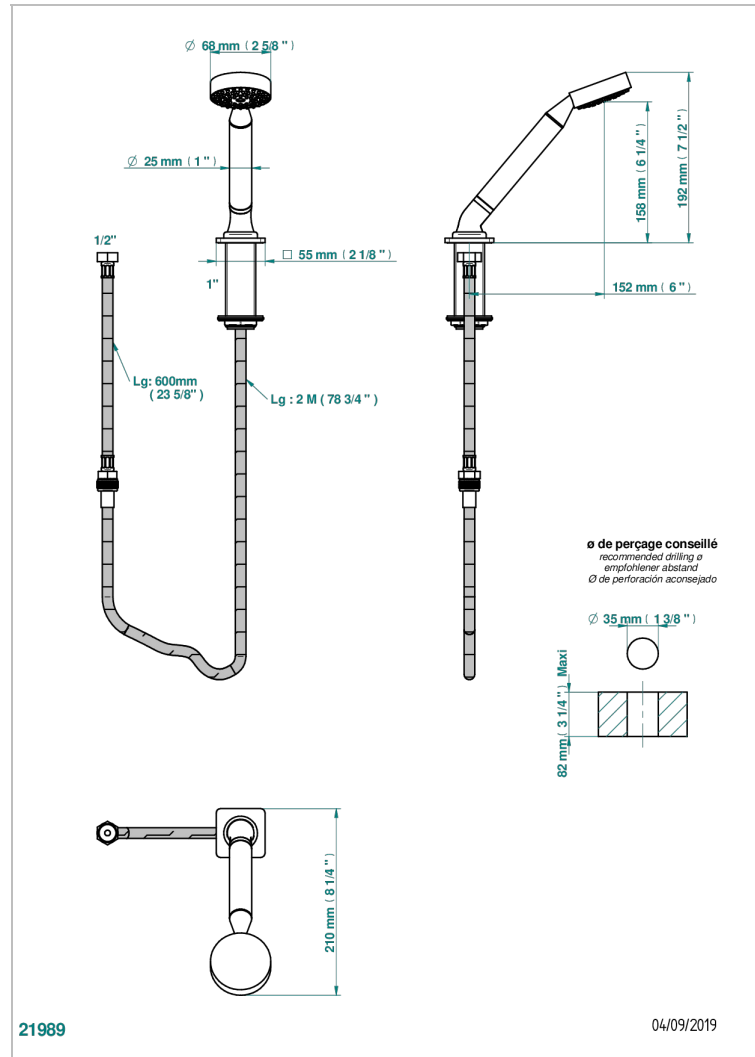

PROFIL METAL

A6A-60A

Deck mounted hand shower, with hose

CHARACTERISTIC

- Profil métal
- Deck mounted hand shower, with hose

TECHNICAL SPECS

- Recommandé : 3 bars (max. 5 bars) - Advised : 43,5 psi (max. 72 psi)
- 9,5 l/min à 3 bars (2.5 gpm at 43.5 psi)

AVAILABLE FINITIONS

Black nickel - D24

Blush PVD - H62

Brass color PVD - H49

Brown bronze color PVD - F33

Chrome polished - A02

Chrome polished / gold polished - G02

Copper antique matt, coated - H07

Nickel antique / Sovereign - H28

Nickel color PVD - H55

Nickel polished - B01

Rose Gold - F27

Satin chrome - C03

Silver polished, antique - H03

Silver rhodium - F18

Soft gold - F30