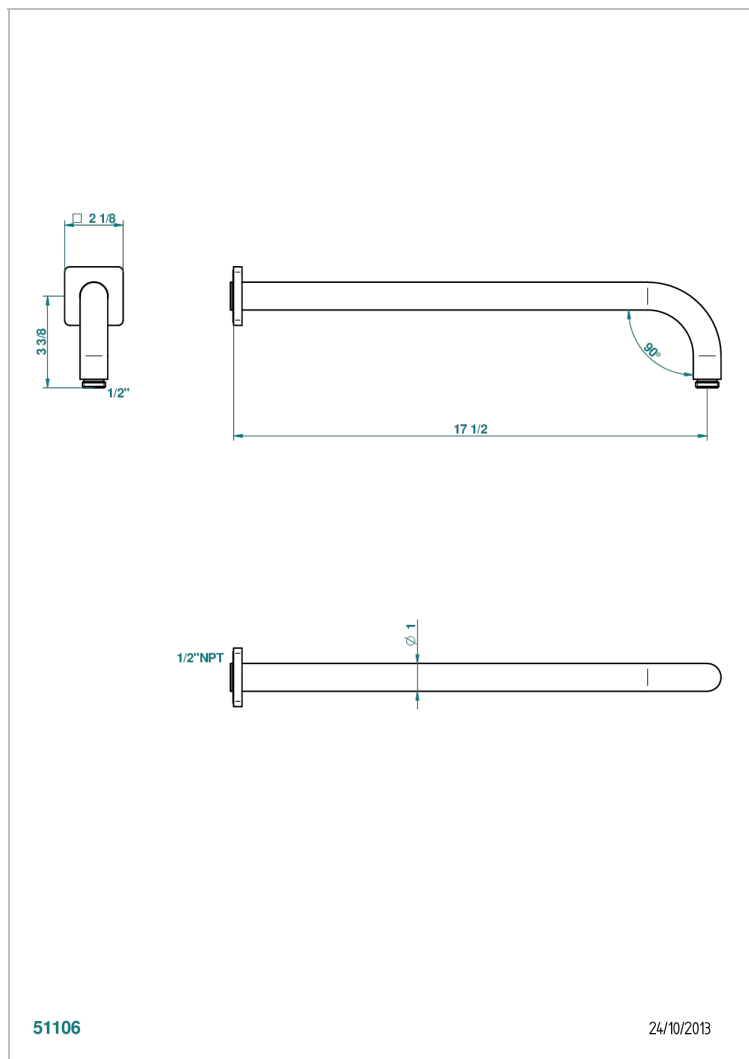

PROFIL METAL WITH LEVER HANDLES

A6B-84L/US

Horizontal shower arm, 90°, lg: 17"

CHARACTERISTIC

- Profil metal with lever handles
- Horizontal shower arm, 90°, lg: 17"

AVAILABLE FINITIONS

Black nickel - D24

Blush PVD - H62