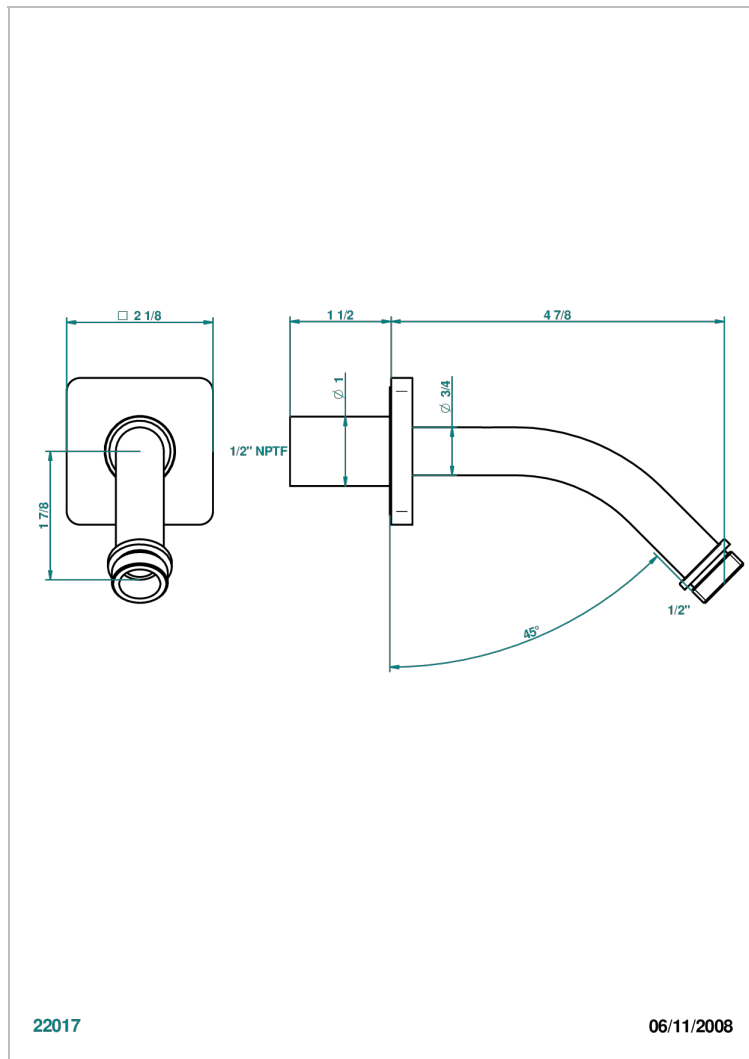

PROFIL LALIQUE CLEAR CRYSTAL

A6G-82/US

Horizontal shower arm, 45°, lg: 4" 3/4

THG[®]
PARIS

22017

06/11/2008

CHARACTERISTIC

- Profil Laliq clear crystal
- Horizontal shower arm, 45°, lg: 4" 3/4