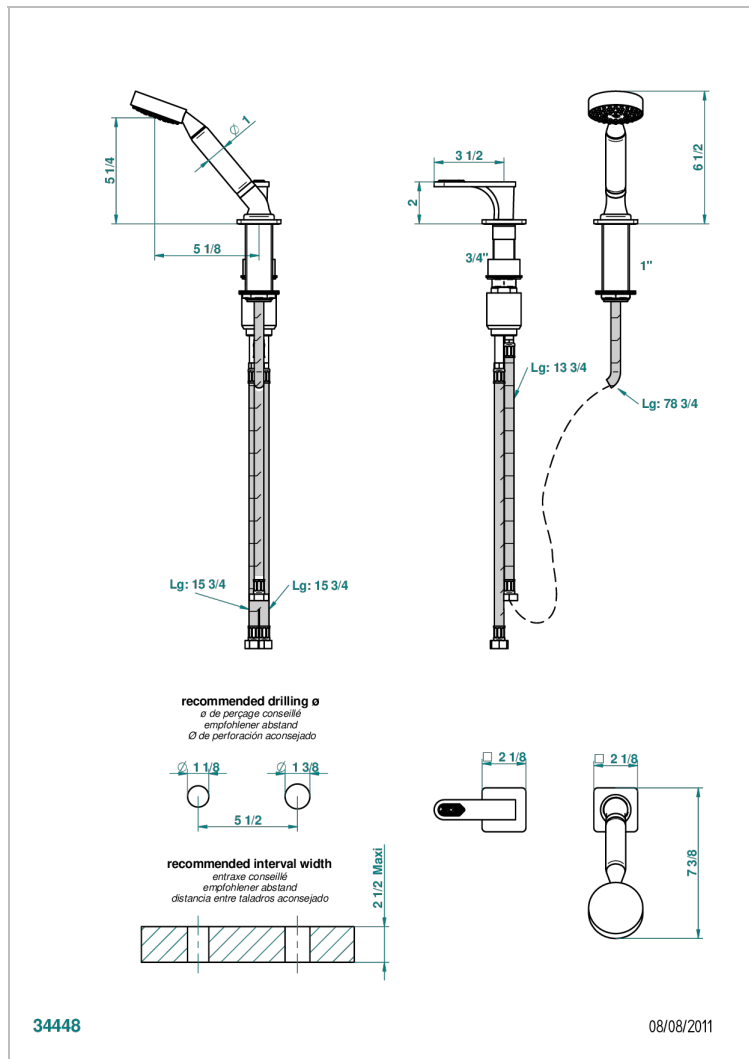

PROFIL LALIQUE CLEAR CRYSTAL WITH LEVER HANDLES

A6H-6532/60A

Deck mounted mixer with handshower, progressive cartridge

CHARACTERISTIC

- Profil Laliqe clear crystal with lever handles
- Deck mounted mixer with handshower, progressive cartridge

TECHNICAL SPECS

- Recommandé : 3 bars (max. 5 bars) - Advised : 43,5 psi (max. 72 psi)
- 9,5 l/min à 3 bars (2.5 gpm at 43.5 psi)

AVAILABLE FINITIONS

Black nickel - D24

Blush PVD - H62

Brass color PVD - H49