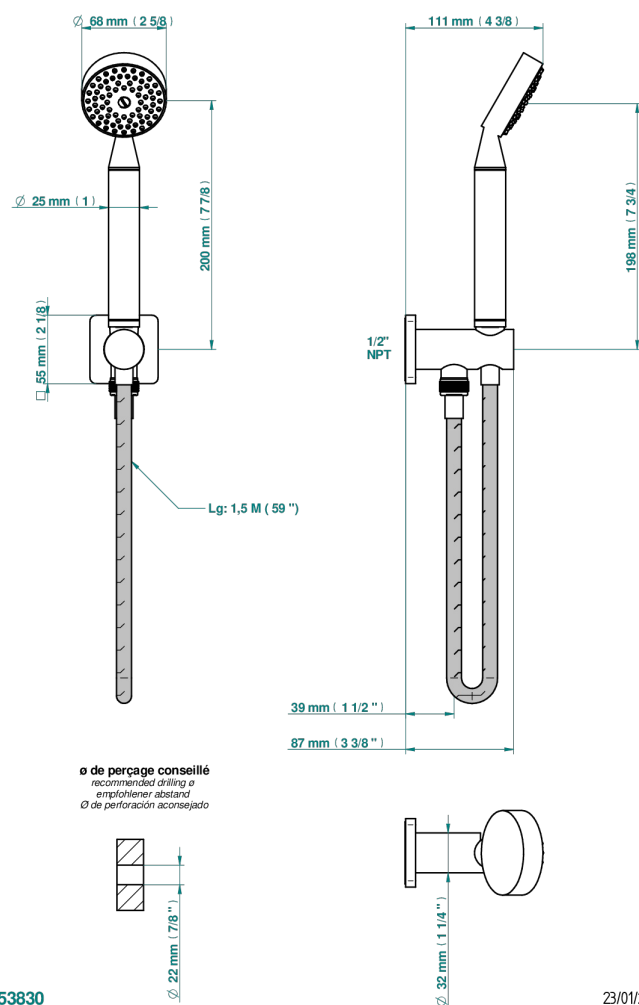

PROFIL BLACK ONYX WITH LEVER HANDLES

A6P-54/US

Wall mounted handshower with integrated fixed hook

CHARACTERISTIC

- Profil black Onyx with lever handles
- Wall mounted handshower with integrated fixed hook

TECHNICAL SPECS

- Recommandé : 3 bars (max. 5 bars) - Advised : 43,5 psi (max. 72 psi)
- 9,5 l/min à 3 bars (2.5 gpm at 43.5 psi)

AVAILABLE FINITIONS

Black nickel - D24

Blush PVD - H62

Brass color PVD - H49

Brown bronze color PVD - F33

Chrome polished - A02

Chrome polished / gold polished - G02

Copper antique matt, coated - H07

Gold color PVD - H52

Gold mat - F07

Gold polished - F01

Gold satiney - F03

Matt graphite PVD - H65

Matt nickel (American satin) - C01

Matt nickel color PVD - H56

Nickel antique / Sovereign - H28

Nickel color PVD - H55

Nickel polished - B01

Rose Gold - F27

Satin chrome - C03