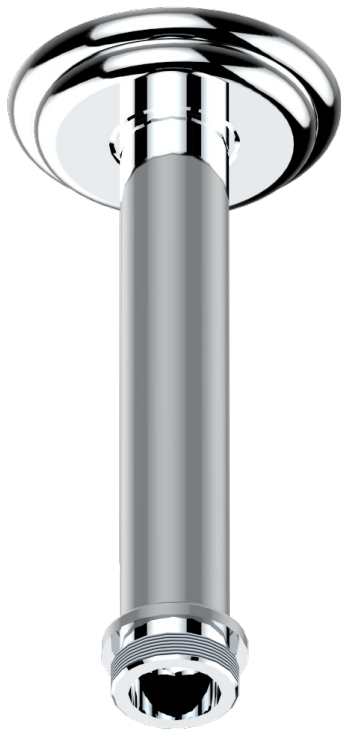

ITHAQUE GOLD DECOR

A7A-82V/US

Vertical shower arm ceiling mounted 1/2" connection

17502

18/11/2008

CHARACTERISTIC

- Ithaque gold decor
- Vertical shower arm ceiling mounted 1/2" connection

AVAILABLE FINITIONS

Black nickel - D24

Blush PVD - H62

Brass color PVD - H49

Brown bronze color PVD - F33

Chrome polished - A02

Chrome polished / gold polished - G02

Copper antique matt, coated - H07

Gold color PVD - H52

Matt brown bronze color PVD - F34

Matt chrome (American satin) - C02

Matt gold color PVD - H53

Matt graphite PVD - H65

Matt nickel (American satin) - C01

Matt nickel color PVD - H56

Nickel antique / Sovereign - H28

Nickel color PVD - H55

Nickel polished - B01

Rose Gold - F27

Satin chrome - C03

Silver polished, antique - H03

Silver rhodium - F18

Soft gold - F30