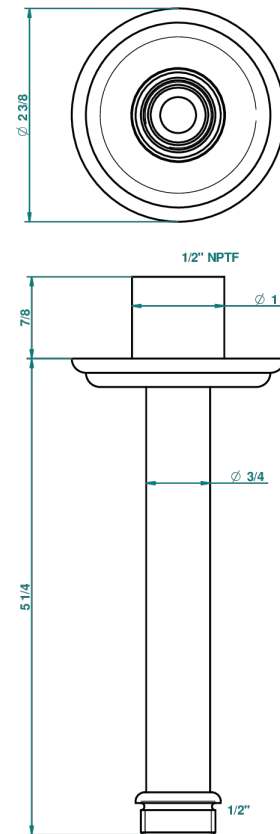

ITHAQUE GOLD DECOR

A7A-82V/US

Vertical shower arm ceiling mounted 1/2" connection

17502

18/11/2008

CHARACTERISTIC

- Ithaque gold decor
- Vertical shower arm ceiling mounted 1/2" connection

AVAILABLE FINITIONS

Black nickel - D24

Blush PVD - H62

Brass color PVD - H49

Brown bronze color PVD - F33

Chrome polished - A02

Chrome polished / gold polished - G02

Copper antique matt, coated - H07

Gold color PVD - H52

Nickel color PVD - H55

Nickel polished - B01

Rose Gold - F27

Satin chrome - C03

Silver polished, antique - H03

Silver rhodium - F18

Soft gold - F30