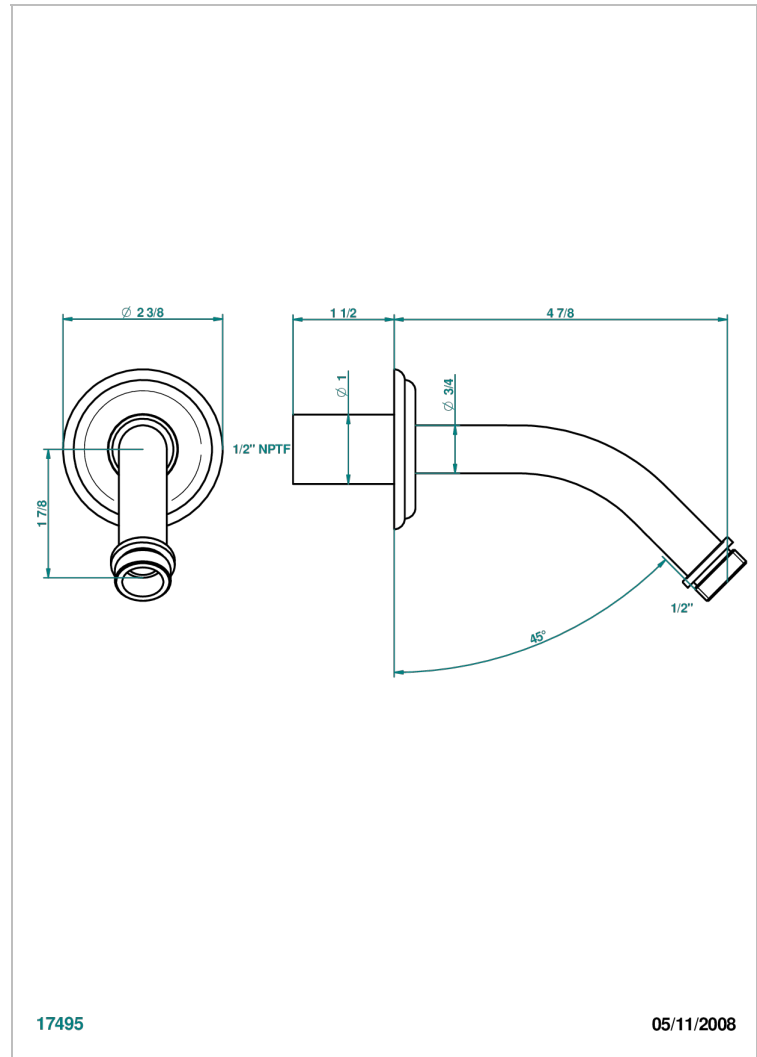

# MARQUISE GOLD DECOR

A7F-82/US

Horizontal shower arm, 45°, lg: 4" 3/4

THG<sup>®</sup>  
PARIS

17495

05/11/2008

## CHARACTERISTIC

- Marquise gold decor
- Horizontal shower arm, 45°, lg: 4" 3/4