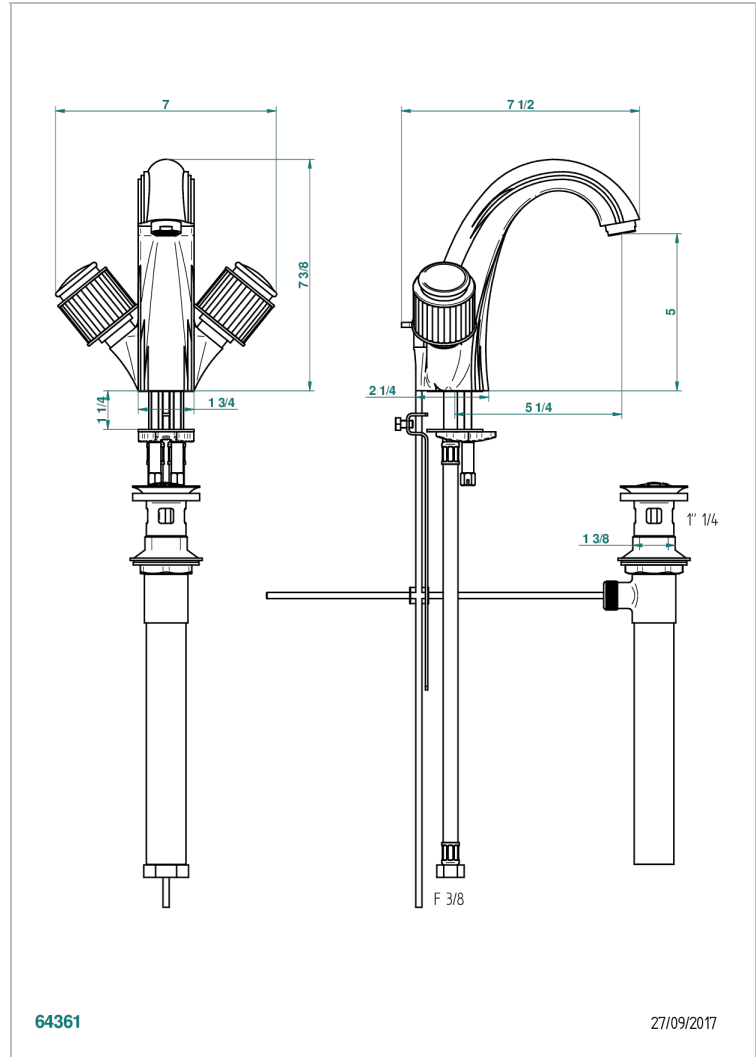

# JAIPUR SATINY CRYSTAL

A9B-2155/US

Single hole lavatory set with drain

THG<sup>®</sup>  
PARIS

## CHARACTERISTIC

- Jaipur satiny crystal
- Single hole lavatory set with drain