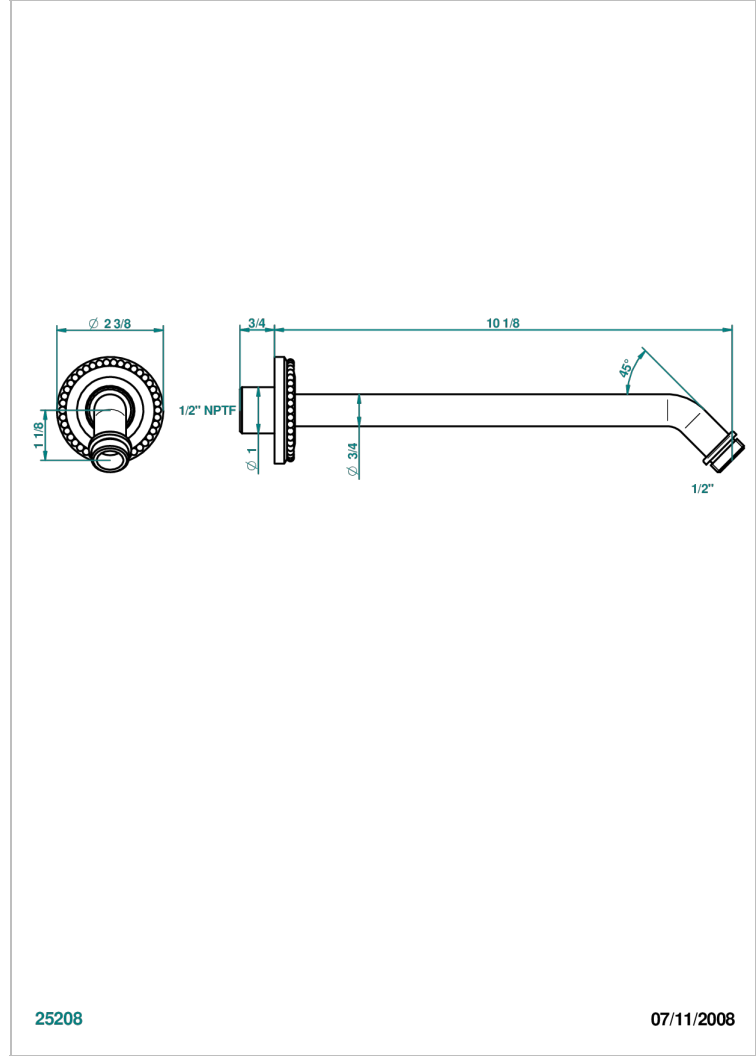

VERSAILLES

G14-84/US

Horizontal shower arm, 45°, lg: 10"

THG[®]
PARIS

CHARACTERISTIC

- Versailles
- Horizontal shower arm, 45°, lg: 10"

AVAILABLE FINITIONS

Black nickel - D24
Blush PVD - H62
Brass color PVD - H49
Brown bronze color PVD - F33
Chrome polished - A02
Chrome polished / gold polished - G02