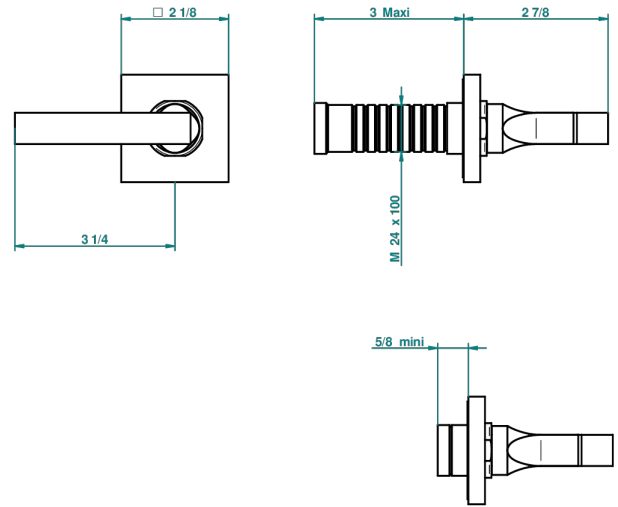

BELUGA WITH LEVER HANDLES

G1U-30B

Wall volume control 30 & 32 trim

THG[®]
PARIS

17758

01/10/2008

CHARACTERISTIC

- Beluga with lever handles
- Wall volume control 30 & 32 trim

RELATED SKU'S

- Ref. G00-32CUSA 3/4" Volume control wall valve with ceramic cartridge
- Ref. G00-32HUSA 3/4" Volume control wall valve with ceramic cartridge counterclockwise
- Ref. G00-30CUSA 1/2" volume control wall valve with ceramic cartridge
- Ref. G00-30HUSA 1/2" Volume control wall valve with ceramic cartridge counterclockwise