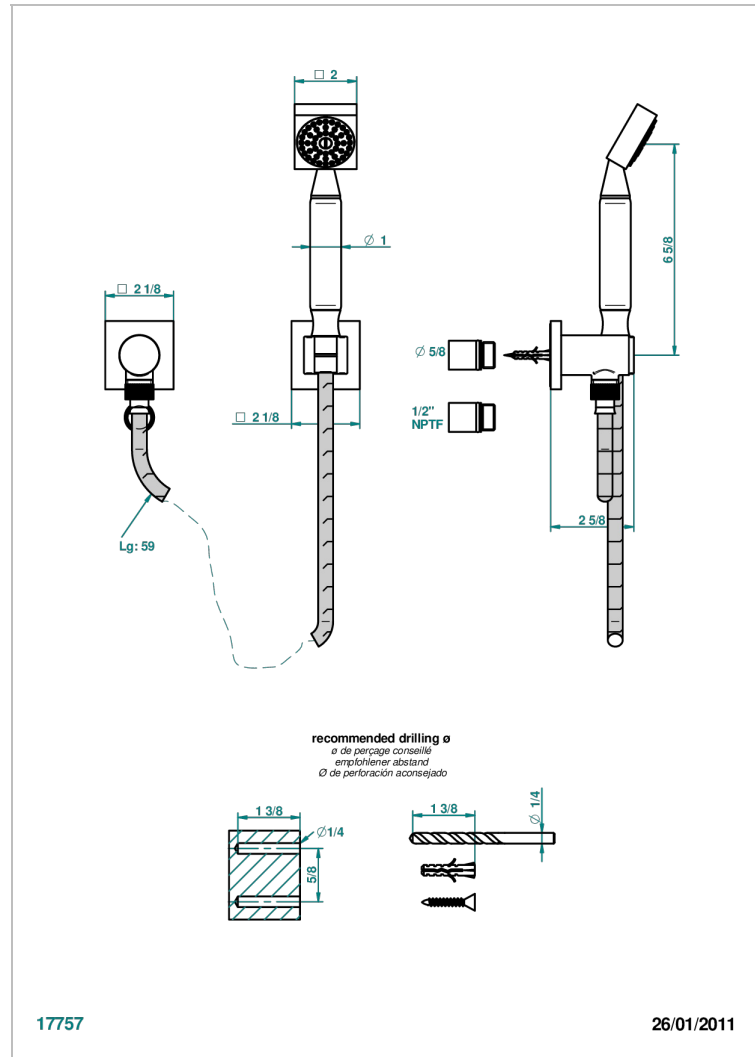

BELUGA WITH LEVER HANDLES

G1U-52/US

Wall mounted handshower with separate fixed hook

17757

26/01/2011

CHARACTERISTIC

- Beluga with lever handles
- Wall mounted handshower with separate fixed hook

TECHNICAL SPECS

- Recommandé : 3 bars (max. 5 bars) - Advised : 43,5 psi (max. 72 psi)
- 9,5 l/min à 3 bars (2.5 gpm at 43.5 psi)

AVAILABLE FINITIONS

Black nickel - D24
Blush PVD - H62
Brass color PVD - H49
Brown bronze color PVD - F33
Chrome polished - A02
Chrome polished / gold polished - G02